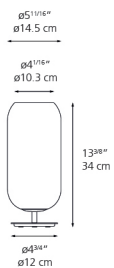

Gople Mini Table Bronze

1409068A

SPECIFICATIONS

Design By

BJARKE INGELS GROUP

Collection

Design

Specifications

Lamp type	LED-T (Non Integrated) ONLY
Lamp	max 7W LED E12/G16.5
Lamp Included	No
Control type	DIMMABLE (On Cord)
Input Voltage	120V
Power consumption	7W
Ballast	N/A

Colors & Finishes

- Transparent (Diffuser)
- Bronze (Gradient)
- Chrome (Stem & Base)

Materials

- Diffuser in handblown glass
- Stem & base in chrome metal

Features & Accessories

Dimensions

Packaging

1 Box

1 x 8-3/8" x 8-3/8" x 18-3/16" / 5.43 lbs - 21 cm x 21 cm x 46 cm / 2.465 kg

Light distribution