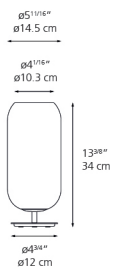

Gople Mini Table Blue

1409058A

SPECIFICATIONS

Design By

BJARKE INGELS GROUP

Collection

Design

Specifications

Lamp type	LED-T (Non Integrated) ONLY
Lamp	max 7W LED E12/G16.5
Lamp Included	No
Control type	DIMMABLE (On Cord)
Input Voltage	120V
Power consumption	7W
Ballast	N/A

Colors & Finishes

- Transparent (Diffuser)
- Blue (Gradient)
- Chrome (Stem & Base)

Materials

- Diffuser in handblown glass
- Stem & base in chrome metal

Features & Accessories

Dimensions

Packaging

1 Box

1 x 8-3/8" x 8-3/8" x 18-3/16" / 5.43 lbs - 21 cm x 21 cm x 46 cm / 2.465 kg

Light distribution