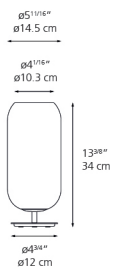

Gople Mini Table White

1409028A

SPECIFICATIONS

Design By

BJARKE INGELS GROUP

Collection

Design

Specifications

Lamp type	LED-T (Non Integrated) ONLY
Lamp	max 7W LED E12/G16.5
Lamp Included	No
Control type	DIMMABLE (On Cord)
Input Voltage	120V
Power consumption	7W
Ballast	N/A

Colors & Finishes

- Transparent (Diffuser)
- White (Gradient)
- Chrome (Stem & Base)

Materials

- Diffuser in handblown glass
- Stem & base in chrome metal

Features & Accessories

Dimensions

Packaging

1 Box

1 x 8-3/8" x 8-3/8" x 18-3/16" / 5.43 lbs - 21 cm x 21 cm x 46 cm / 2.465 kg

Light distribution