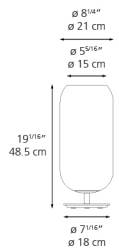

Materials

- Diffuser in handblown glass
- Stem & base in chrome metal

Features & Accessories

Dimensions

Packaging

2 Boxes

1 x 9-15/16" x 9-15/16" x 9-1/2" / 6.64 lbs - 25 cm x 25 cm x 26.5 cm / 3.01 kg

1 x 24-1/8" x 16-1/4" x 12-11/16" / 8.4 lbs - 61 cm x 41 cm x 32 cm / 3.81 kg

Light distribution

Diffused

Luminaire weight

11.06 lbs / 5.02 kg

Warranty