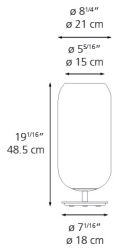

Materials

- Diffuser in handblown glass
- Stem & base in chrome metal

Features & Accessories

Dimensions

Packaging

2 Boxes

1 x 9-15/16" x 9-15/16" x 9-1/2" / 6.64 lbs - 25 cm x 25 cm x 26.5 cm / 3.01 kg

1 x 24-1/8" x 16-1/4" x 12-11/16" / 8.4 lbs - 61 cm x 41 cm x 32 cm / 3.81 kg

Light distribution

Diffused

Luminaire weight

11.06 lbs / 5.02 kg

Warranty