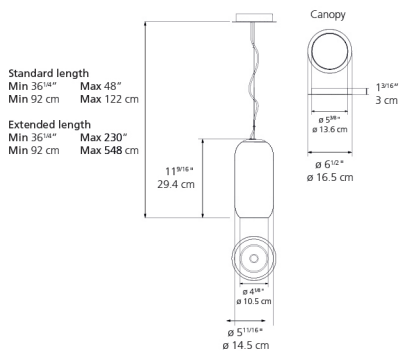

Gople Mini suspension Blue

1406058A

SPECIFICATIONS

Design By
BJARKE INGELS GROUP

Collection
Design

Specifications	
Lamp type	LED-T (Non Integrated) ONLY
Lamp	max 7W LED E12/G16.5
Lamp Included	No
Control type	Dimmable 2-Wire / DIMMABLE
Input Voltage	120V
Power consumption	7W
Ballast	N/A

Colors & Finishes

- Transparent (Diffuser)
- Blue (Gradient)
- Chrome (Canopy)

Materials

- Chrome metal canopy
- Diffuser in handblown glass

Features & Accessories

- Compatible with T10 LED Light Bulb
- Extended cable length

Dimensions

Packaging

1 Box

1 x 8-3/8" x 8-3/8" x 18-3/16" / 4.61 lbs - 21 cm x 21 cm x 46 cm / 2.09 kg

Light distribution

Direct

Luminaire weight

3.7 lbs / 1.68 kg