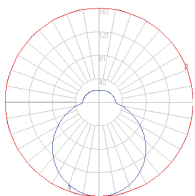

Dimensions

Packaging

1 Box

1 x 18-3/16" x 17-13/16" x 5-5/8" / 0 lbs - 46 cm x 45 cm x 14 cm / 0 kg

Light distribution

Diffused

Luminaire weight

0 lbs / 0 kg

Red = Max Cd. Through Vertical plane
Blue = Max Cd. Through Horizontal plane

Warranty