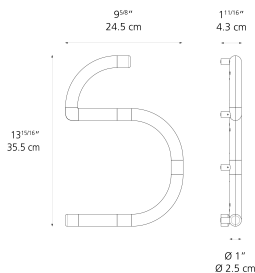

Dimensions

Packaging

1 Box

1 x 18-3/16" x 17-13/16" x 5-5/8" / 0 lbs - 46 cm x 45 cm x 14 cm / 0 kg

Light distribution

Diffused

Luminaire weight

0 lbs / 0 kg