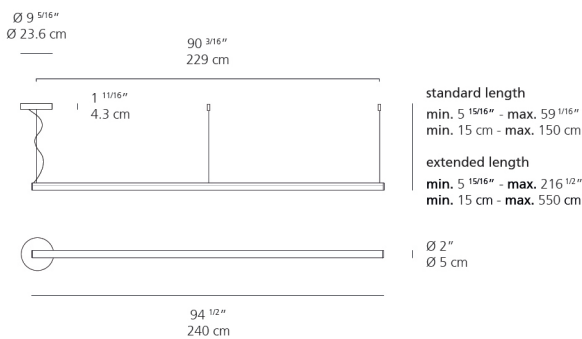

Delivered lumens	6968lm
Light output ratio	110.6lm/W
Power consumption	68W
Led type	59.1W Array*
CCT (Correlated Color Temperature)	3000K
CRI (Color Rendering Index)	>80
Life expectancy	50000Hrs
Control type	Dimmable 2-Wire / Dimmable 0-10V
Input Voltage	120-277V
Driver	N/A

- Suitable for damp locations
- Driver is compatible to both 2-wire dimming and 0-10V dimming options

Dimensions

Packaging

1 Box

1 x 98-1/2" x 12-1/8" x 12-1/8" / 13.67 lbs - 250 cm x 30.5 cm x 30.5 cm / 6.2 kg

Light distribution

Direct/Indirect

Luminaire weight

7.23 lbs / 3.28 kg

Warranty

5 year limited warranty