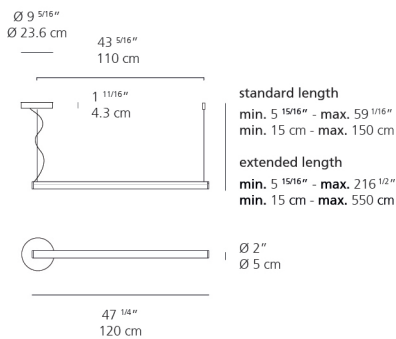

Delivered lumens	3484lm
Light output ratio	99.5lm/W
Power consumption	35W
Led type	29.5W Array*
CCT (Correlated Color Temperature)	3000K
CRI (Color Rendering Index)	>80
Life expectancy	50000Hrs
Control type	Dimmable 2-Wire / Dimmable 0-10V
Input Voltage	120-277V
Driver	N/A

- Suitable for damp locations
- Driver is compatible to both 2-wire dimming and 0-10V dimming options

Dimensions

Packaging

1 Box

1 x 75-11/16" x 12-1/8" x 12-1/8" / 11.38 lbs - 192 cm x 30.5 cm x 30.5 cm / 5.16 kg

Light distribution

Direct/Indirect

Luminaire weight

4.74 lbs / 2.15 kg

Warranty

5 year limited warranty