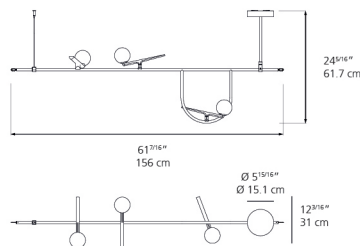

Dimensions

Packaging

2 Boxes

1 x 66-1/4" x 17-13/16" x 3-5/8" / 8.55 lbs - 168 cm x 45 cm x 9 cm / 3.88 kg

1 x 20-9/16" x 20-9/16" x 9-1/8" / 6.39 lbs - 52 cm x 52 cm x 23 cm / 2.9 kg

Light distribution

Diffused