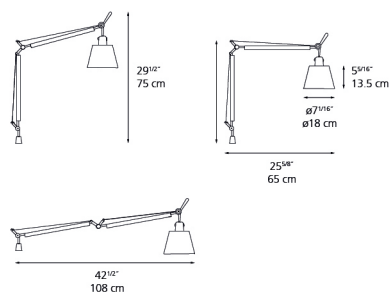

Lamp type	LED-T
Lamp	max 75W E26/A19
Lamp Included	No
Control type	On/Off (On lampholder)
Input Voltage	120V
Power consumption	N/A
Ballast	N/A

Colors & Finishes

Silver Fiber

Materials

Features & Accessories

Dimensions

Packaging

1 Box

1 x 9-3/4" x 6-13/16" x 40" / 4.41 lbs - 24.5 cm x 17 cm x 101.5 cm / 2 kg

Light distribution

Luminaire weight

1.96 lbs / .89 kg

Warranty