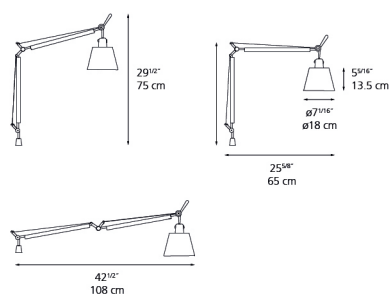

Dimensions

Packaging

1 Box

1 x 9-3/4" x 6-13/16" x 40" / 4.41 lbs - 24.5 cm x 17 cm x 101.5 cm / 2 kg

Light distribution

Luminaire weight

1.96 lbs / .89 kg

Warranty