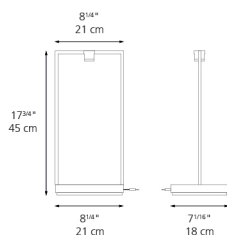

Black

Specifications

Delivered lumens	430lm
Light output ratio	N/A
Power consumption	3.6W
Led type	3.6W Array*
CCT (Correlated Color Temperature)	3000K
CRI (Color Rendering Index)	>80
Life expectancy	50000Hrs
Control type	DIMMABLE (On Base)
Input Voltage	120V
Driver	N/A

Materials

- Structure in aluminum

Features & Accessories

- Three light intensities: 2.3W, 1.2W, 0.5W (8/11/26 hours battery life)
- 3 hours fast charge
- (Lithium) Li-On rechargeable battery
- USB port

Dimensions

Packaging

1 Box

1 x 10-15/16" x 9-5/16" x 20-3/4" / 4.32 lbs - 27.5 cm x 23.5 cm x 52.5 cm / 1.96 kg

Light distribution

Direct

Luminaire weight

2.31 lbs / 1.05 kg

Warranty