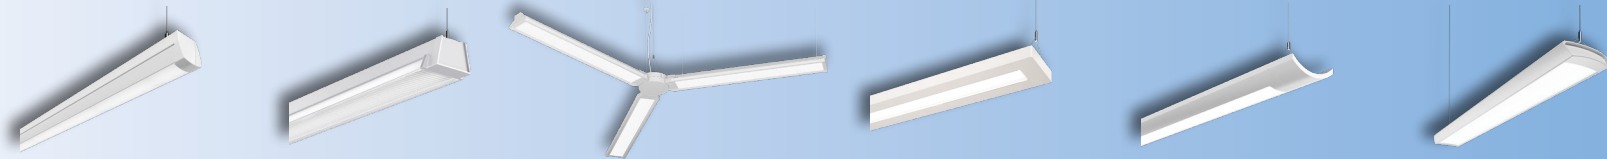

Architectural LED

Linear Suspended

Metalux | Corelite | Neo-Ray

Good

Better

Best

Click on products to learn more

		Hugo	RZL	WSLA	Jaylum	Iridium i3	Continua CTA
APPLICABILITY	Education	★★★	★★	★★	★★★	★★★	★★★
	Office	★★	★	★★★	★★★	★★	★★
	Healthcare	★★	★★	★★	★★	★★	★★
	Retail	★★★	★★★	★★★	★	★	★★
FEATURES / PERFORMANCE	Construction	Extruded Aluminum	Cold Rolled Steel	Steel/Extruded Aluminum	Cold Rolled Steel	Cold Rolled Steel	Extruded Aluminum
	Lengths	4', 8', 12', Cont.	4', 8', 12', Cont.	4', 8', Cont.	4', 8', Cont.	4', 8', Cont.	4', 8', 12', Cont.
	Pattern / Layout	Straight	Straight	Straight, Intersection (Up to 6-way with hub)	Straight	Straight	Straight
	Im/W (Max)	145	135	133	157	158	147
	Lumens (Max)	8000 (2000 lms/ft)	8800 (2200 lms/ft)	8000 (2000 lms/ft)	8000 (2000 lms/ft)	8000 (2000 lms/ft)	6000 (1500 lms/ft)
	Up/Down % Options	2	2	3	5	5	4+
	CIE Type	Direct, Semi-Direct	Direct, Semi-Direct	Direct, Semi-Direct	Direct/Indirect	Direct/Indirect	Direct, Direct/Indirect
	Life (@60K)	L85	L85	L93	L93	L93	L84
	Shielding	Frost - Smooth, Drop Lens, Baffle	Frost -Linear Prismatic, Baffle	WaveStream - Acrylic	Frost - Smooth	Frost - Smooth	Frost - Continuous Roll Lens
	Companion Family Fixtures	Surface	Surface	Surface	Wall, Sconce	-	Wall
	Driver Location	Integral	Integral	Integral	Integral	Integral	Integral
	Emergency	Integrated	Integrated	Integrated	Integrated	Integrated	Integrated
	CRI	80+ / 90	80+ / 90	80+ / 90	80+ / 90	80+ / 90	80+ / 90
	Sensor Location	Integrated, Side Mount	Integrated	Integrated, Fixture or Hub	Integrated	Integrated	Integrated, Side Mount
DLC	Premium	Premium	Premium	Premium	None	Premium	
VividTune™	No	No	No	Tunable White	Tunable White	No	
INTEGRATED CONTROLS	Stand Alone Daylight / Occupancy		✓	✓	✓	✓	
	WaveLinx Lite	✓	✓	✓	✓	✓	✓
	WaveLinx	✓	✓	✓	✓	✓	✓
	Enlighted	✓	✓	✓	✓	✓	✓
	DLVP						✓