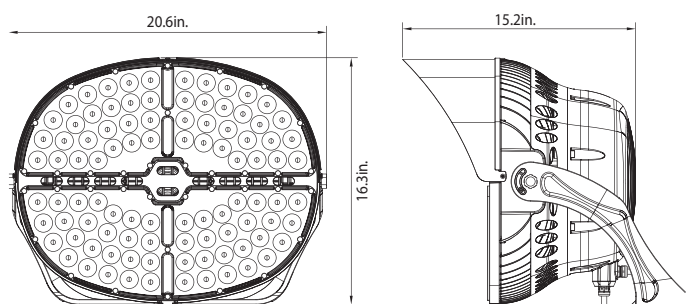

4000K				
LED Watts	Voltage	EPA	Lumens	LPW
350W	120-277V/ 347-480V	0.8218	51,000 lm	146 lm/W
505W	120-277V/ 347-480V	0.8218	70,000 lm	139 lm/W

Ordering Information

Example: SPL-505W-50K-B44-TR

(Optional)

Model	Wattage	Voltage	CCT	Finish	Optics	Mounting	Controls
SPL Sports Light SPL Series	350W 505W	Blank 120-277V HV 347/480V	40K 4000K 50K 5000K 57K 5000K	Blank Black	B33 3Hx3V B44 4Hx4V	TR Trunion	Blank No Controls C With Integrated Controls

Product Dimensions

Net Weight :
350W : 37.565 lb 505W : 39.264 lb

Accessories

			
Black Top Visor (Default)	White Top Visor (Option)	Aiming Sight	Integrated Control (Option)

Mounting Bracket

	
<p>Another optional easy installation is provided to apply the fixture on a 2 3/8" tennon with Mester Yoke adapter.</p>	Yoke Adaptor (Option)