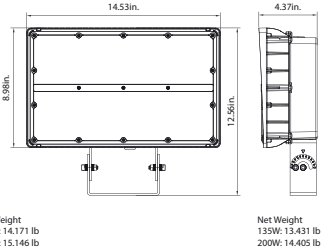

45W&60W(Knuckle Mount)

45W&60W(Trunnion Mount)

70W&100W(Slipfitter Mount)

70W & 100W(Yoke Mount)

135W & 200W(Slipfitter Mount)

135W & 200W(Yoke Mount)

250W&350W(Trunnion Mount)

Photometrics