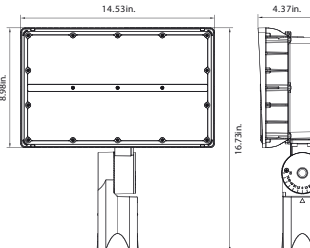

45W&60W(Knuckle Mount)

45W&60W(Trunnion Mount)

70W&100W(Slipfitter Mount)

70W & 100W(Yoke Mount)

135W & 200W(Slipfitter Mount)

135W & 200W(Yoke Mount)

250W&350W(Trunnion Mount)

Photometrics