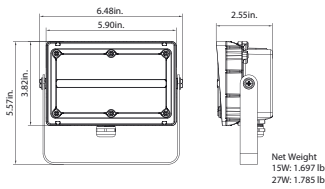

Mounting

1/2" Knuckle Mount
(15W/27W/45W/60W)

Trunnion Mount
(15W/27W/45W/60W/250W/300W)

Yoke Mount
(70W/100W/135W/200W)

Slipfitter Mount
(70W/100W/135W/200W)

Dimensions

15W&27W(Knuckle Mount)

15W&27W(Trunnion Mount)