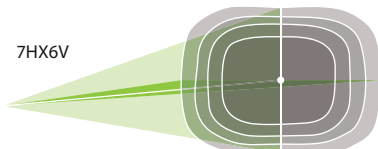

Mounting

Dimensions

Photometrics

4HX4V
only suitable for 135W ,
200W , 250W , 350W

7HX6V