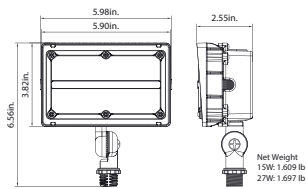

Mounting

1/2" Knuckle Mount
(15W/27W/45W/60W)

Trunnion Mount
(15W/27W/45W/60W/250W/300W)

Yoke Mount
(70W/100W/135W/200W)

Slipfitter Mount
(70W/100W/135W/200W)

Dimensions

15W&27W(Knuckle Mount)

15W&27W(Trunnion Mount)