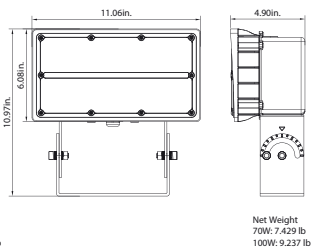

45W&60W(Knuckle Mount)

45W&60W(Trunnion Mount)

70W&100W(Slipfitter Mount)

70W & 100W(Yoke Mount)

135W & 200W(Slipfitter Mount)

135W & 200W(Yoke Mount)

250W&350W(Trunnion Mount)

Photometrics