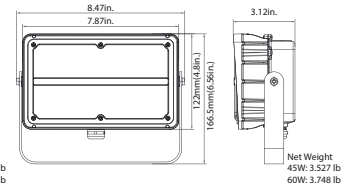

45W&60W(Trunnion Mount)