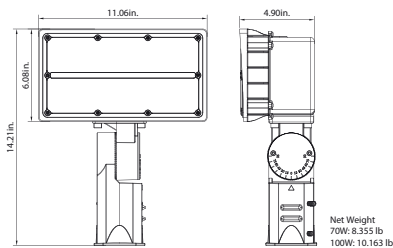

70W&100W(Slipfitter Mount)