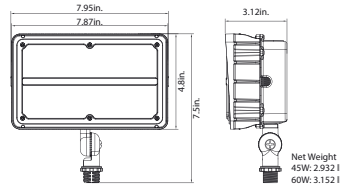

45W&60W(Knuckle Mount)