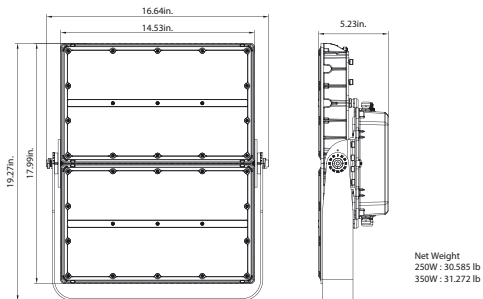

45W&60W(Knuckle Mount)

45W&60W(Trunnion Mount)

70W&100W(Slipfitter Mount)

70W & 100W(Yoke Mount)

135W & 200W(Slipfitter Mount)

135W & 200W(Yoke Mount)

250W&350W(Trunnion Mount)

Photometrics