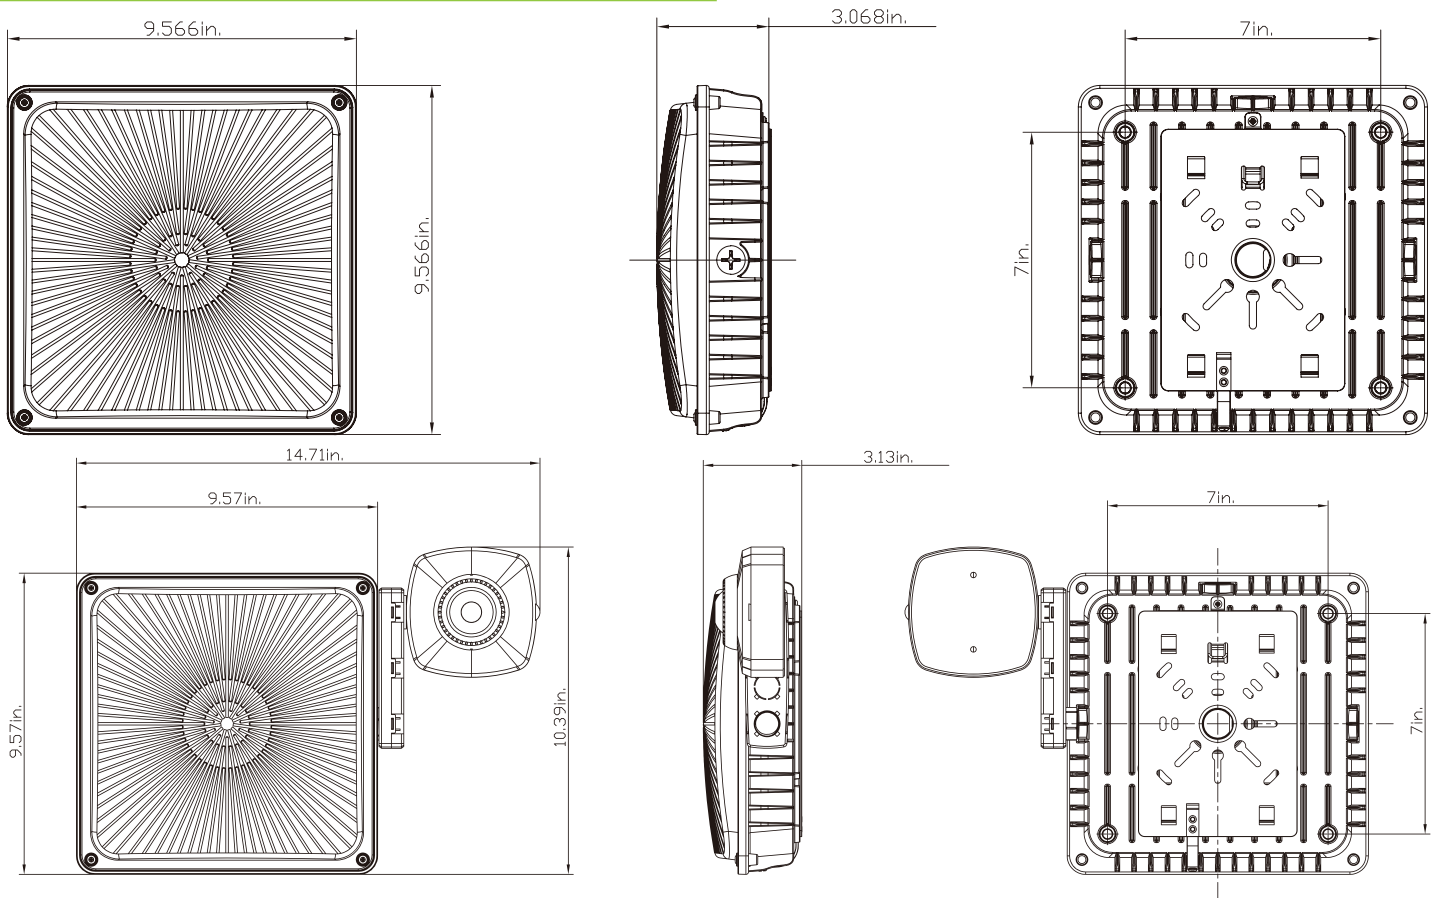

## Performance Data

5000K		
LED Watts	Lumens	LPW
27W	3,800 lm	141 lm/W
40W	5,450 lm	136 lm/W
60W	8,000 lm	133 lm/W

4000K		
LED Watts	Lumens	LPW
27W	3,750 lm	139 lm/W
40W	5,350 lm	134 lm/W
60W	7,800 lm	130 lm/W

## Product Dimensions