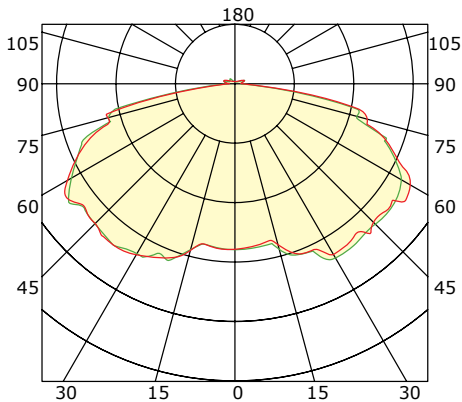

DLC Listed Models

System Watt	Voltage	CCT	DLC NO	DLC Classification
27W	120-277V	5000K	CPGX-27W-50K-[Blank,W]-D-[Blank,M,EM,MEM]	Premium
40W	120-277V	5000K	CPGX-40W-50K-[Blank,W]-D-[Blank,M,EM,MEM]	Premium
60W	120-277V	5000K	CPGX-60W-50K-[Blank,W]-D-[Blank,M,EM,MEM]	Premium

Note: Only Above Models are Currently DLC Listed