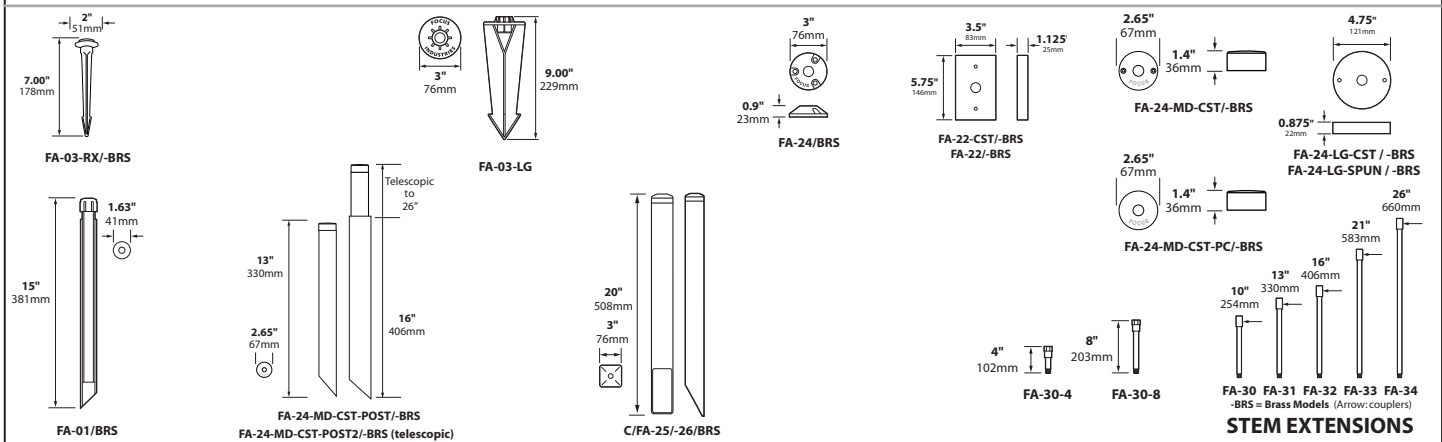

NOTE: 120v - 277v options available with remote LED driver. Must use FA-26 mounting post or FA-JBOX junction box to house remote driver.

4w LED Panel integrated into heat sink hub

IP54

MOUNTING ACCESSORIES

ORDERING INFORMATION

CATALOG NO.	DESCRIPTION	LAMP	SHIP WEIGHT
AL-17-LEDP-BLT	Cast Aluminum 8" China Hat	4w LED Panel	3.0 lbs.
AL-17-LEDP-BRS	Cast Brass 8" China Hat	4w LED Panel	6.0 lbs.
AL-17-SMLEDP-BLT	Cast Aluminum 5.5" China Hat	4w LED Panel	2.0 lbs.
AL-17-SMLEDP-BRS	Cast Brass 5.5" China Hat	4w LED Panel	3.0 lbs.
AL-17-SM2LEDP-BLT	Cast Aluminum 5.5" China Hat	4w LED Panel	2.0 lbs.
AL-17-SM2LEDP-BRS	Cast Brass 5.5" China Hat	4w LED Panel	3.0 lbs.

AREA LIGHTS AL-17-AH SERIES

TYPE

LIGHT DISTRIBUTIONS AND PHOTOMETRICS

AL-17-AH
Half Spread Photometrics
32 ft. (9.6m) diameter

AL-17-SMAH
Half Spread Photometrics
30 ft. (9m) diameter

AL-17-SM2
Half Spread Photometrics
30 ft. (9m) diameter