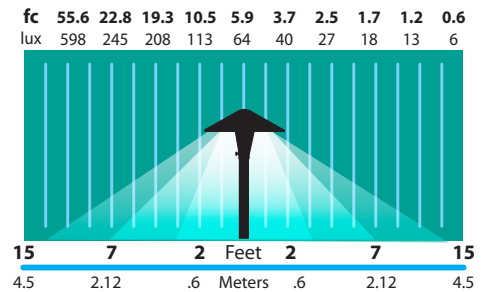

AREA LIGHTS AL-17-AH SERIES

TYPE

LIGHT DISTRIBUTIONS AND PHOTOMETRICS

AL-17-AH
Half Spread Photometrics
32 ft. (9.6m) diameter

AL-17-SMAH
Half Spread Photometrics
30 ft. (9m) diameter

AL-17-SM2
Half Spread Photometrics
30 ft. (9m) diameter