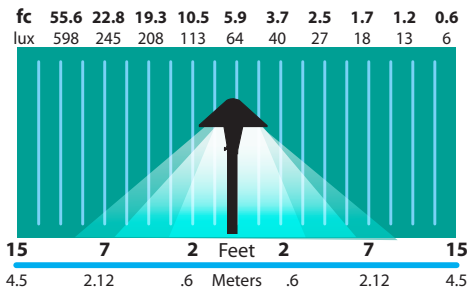

AREA LIGHTS AL-17-AH SERIES

TYPE

LIGHT DISTRIBUTIONS AND PHOTOMETRICS

AL-17-AH
Half Spread Photometrics
32 ft. (9.6m) diameter

AL-17-SMAH
Half Spread Photometrics
30 ft. (9m) diameter

AL-17-SM2
Half Spread Photometrics
30 ft. (9m) diameter