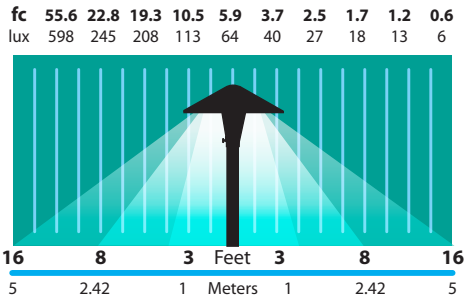

AREA LIGHTS AL-17-AH SERIES

TYPE

LIGHT DISTRIBUTIONS AND PHOTOMETRICS

AL-17-AH
Half Spread Photometrics
32 ft. (9.6m) diameter

AL-17-SMAH
Half Spread Photometrics
30 ft. (9m) diameter

AL-17-SM2
Half Spread Photometrics
30 ft. (9m) diameter