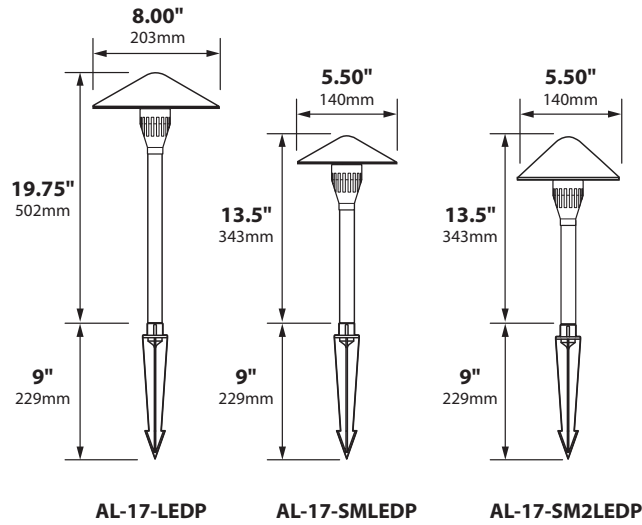

ORDERING INFORMATION

CATALOG NO.	DESCRIPTION	LAMP	SHIP WEIGHT
AL-17-LEDP-BLT	Cast Aluminum 8" China Hat	4w LED Panel	3.0 lbs.
AL-17-LEDP-BRS	Cast Brass 8" China Hat	4w LED Panel	6.0 lbs.
AL-17-SMLEDP-BLT	Cast Aluminum 5.5" China Hat	4w LED Panel	2.0 lbs.
AL-17-SMLEDP-BRS	Cast Brass 5.5" China Hat	4w LED Panel	3.0 lbs.
AL-17-SM2LEDP-BLT	Cast Aluminum 5.5" China Hat	4w LED Panel	2.0 lbs.
AL-17-SM2LEDP-BRS	Cast Brass 5.5" China Hat	4w LED Panel	3.0 lbs.

AREA LIGHTS AL-17-AH SERIES

TYPE

LIGHT DISTRIBUTIONS AND PHOTOMETRICS

AL-17-AH
Half Spread Photometrics
32 ft. (9.6m) diameter

AL-17-SMAH
Half Spread Photometrics
30 ft. (9m) diameter

AL-17-SM2
Half Spread Photometrics
30 ft. (9m) diameter