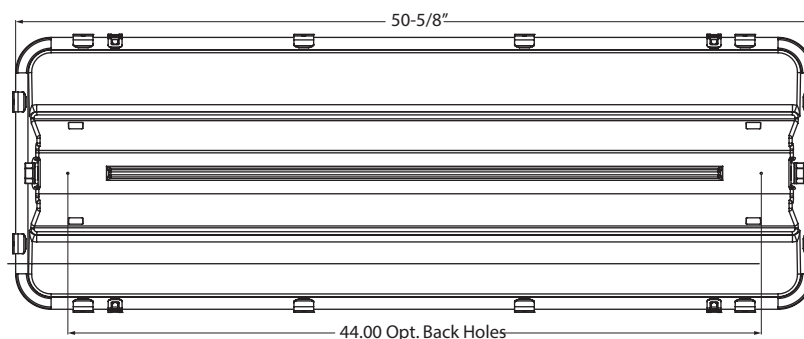

MOUNTING

The fixture can be suspended or surface mounted. Utilizes off the shelf 1/2" fittings.

LISTINGS

UL and cUL Listed. CSA approved. NSF International Certified. IP66 and IP67 Certified for Wet Location applications. NEMA 4X.

FIXTURE DIMENSIONS

TOP VIEW

SIDE VIEW

END VIEW