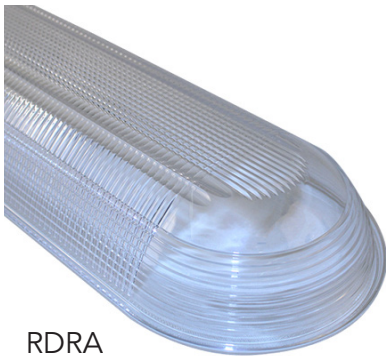

ILLUMINATION LEVELS

Output	Delivered Lumens	System Wattage	L70 @45C (hrs)
SL	4650	33	>100K
ML	7974	57	>100K
HL	11150	80	>100K
SM	12040	86	>100K
MM	13016	93	>100K
HM	15728	112	>100K
SH	16500	118	>100K
MH	20000	143	>100K
HH	25000	179	>100K

Approximate Color Temperature Multiplier	
5000K	1.03
4000K	1
3500K	0.97
3000K	0.94
2700K	0.91

* Delivered Lumens shown were tested with 4000K LEDs

LENS IMAGES

RDRA
Ribbed Lens Acrylic
Parking Garage