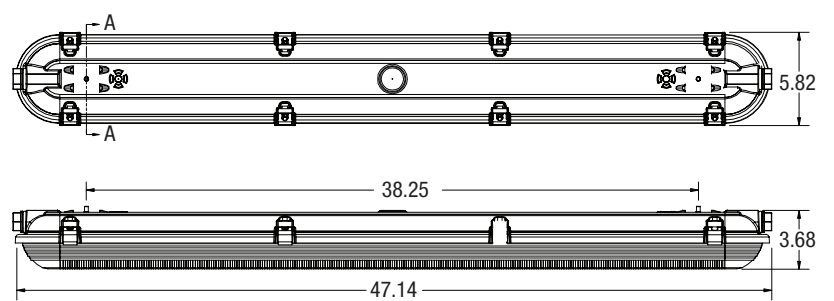

WARRANTY

5-Year Limited Warranty. Complete warranty and terms located at www.aelnow.com/warranty.

ORDERING INFORMATION

Example: LXVTP-4-40-HL-RDRA-M

SERIES	SIZE	CCT	OUTPUT	LENS	VOLTAGE	OPTIONS			
LXVTP	2 2'	30	3000K	SL	Standard Low	RDRA Ribbed DR Clear Acrylic RCP Ribbed Clear Poly RLUM Ribbed Lumieo Ribbed RFP Frosted Poly Ribbed RFP5 Frosted Poly 5VA Ribbed	M 120/277V	12EBL	12W Emergency Driver
		35	3500K	ML	Medium Low			SSL	Stainless Steel Latches
	4 4'	40	4000K	HL	High Low			TPW	Tamper-Proof White Acetal Latches
		50	5000K	SM	Standard Medium			TPSS	Tamper-Proof Stainless Steel Latches
				MM	Medium Medium			WDLP	White 7/8" Dry Location Plug
				HM	High Medium			WRP	White 7/8" Rubber Plug
				SH	Standard High			ALFC	7/8" Die-Cast Aluminum Fitting for 1/2" Rigid Conduit
				MH	Medium High			SSB	316 Stainless Steel Strap Brackets
				HH	High High			SUSP	Suspension Mounting Kit
								MMK	Modular Mounting Kit

OPTIONS

LATCHES

WIRE ENTRY PLUGS

LENSES

HOUSING MOUNTING BRACKETS

FIXTURE DIMENSIONS

2X2 Ribbed Lens for Parking Garages

2X4 Ribbed Lens for Parking Garages