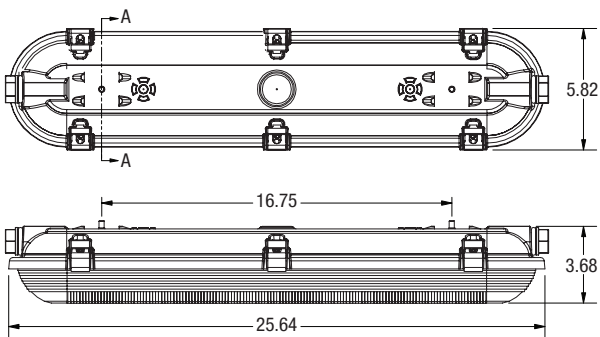

WARRANTY

5-Year Limited Warranty. Complete warranty and terms located at www.aelnow.com/warranty.

ORDERING INFORMATION

Example: LXVTP-4-40-HL-RDRA-M

SERIES	SIZE	CCT	OUTPUT	LENS	VOLTAGE	OPTIONS			
LXVTP	2 2'	30	3000K	SL	Standard Low	RDRA Ribbed DR Clear Acrylic RCP Ribbed Clear Poly RLUM Ribbed Lumieo Ribbed RFP Frosted Poly Ribbed RFP5 Frosted Poly 5VA Ribbed	M 120/277V	12EBL	12W Emergency Driver
		35	3500K	ML	Medium Low			SSL	Stainless Steel Latches
	4 4'	40	4000K	HL	High Low			TPW	Tamper-Proof White Acetal Latches
		50	5000K	SM	Standard Medium			TPSS	Tamper-Proof Stainless Steel Latches
				MM	Medium Medium			WDLP	White 7/8" Dry Location Plug
				HM	High Medium			WRP	White 7/8" Rubber Plug
				SH	Standard High			ALFC	7/8" Die-Cast Aluminum Fitting for 1/2" Rigid Conduit
				MH	Medium High			SSB	316 Stainless Steel Strap Brackets
				HH	High High			SUSP	Suspension Mounting Kit
								MMK	Modular Mounting Kit

OPTIONS

LATCHES

WIRE ENTRY PLUGS

LENSES

HOUSING MOUNTING BRACKETS

FIXTURE DIMENSIONS

2X2 Ribbed Lens for Parking Garages

2X4 Ribbed Lens for Parking Garages