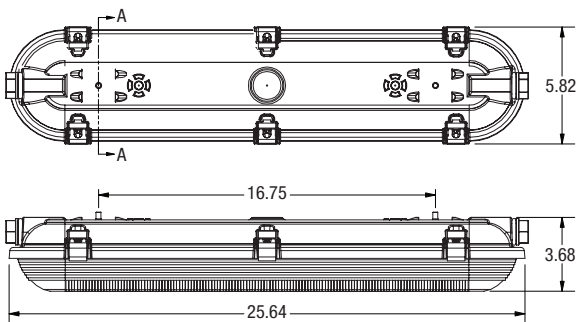

**LENSES**

Ribbed

Standard

**HOUSING MOUNTING BRACKETS**

Conventional Mounting Strap

SSB

Modular Hanging Loop

MMK

Modular Surface Mount

MMK

Suspension Kit  
SUSP

**FIXTURE DIMENSIONS**

2X2 Standard Lens

2X4 Standard Lens

2X2 Ribbed Lens

2X4 Ribbed Lens