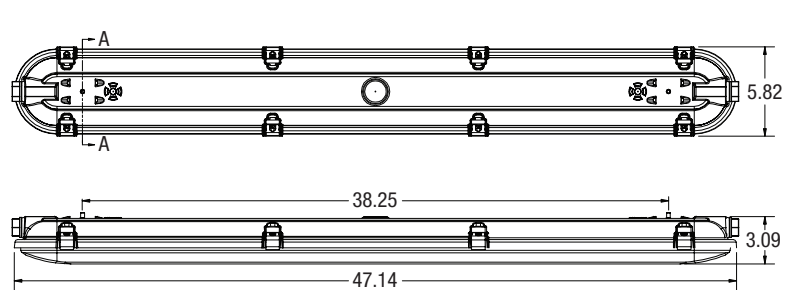

**LENSES**

Ribbed

Standard

**HOUSING MOUNTING BRACKETS**

Conventional Mounting Strap

SSB

Modular Hanging Loop

MMK

Modular Surface Mount

MMK

Suspension Kit  
SUSP

**FIXTURE DIMENSIONS**

2X2 Standard Lens

2X4 Standard Lens

2X2 Ribbed Lens

2X4 Ribbed Lens