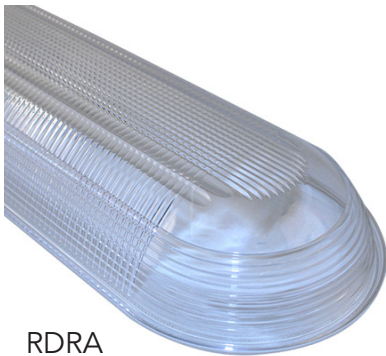

ILLUMINATION LEVELS

Output	Delivered Lumens	System Wattage	L70 @45C (hrs)
SL	4650	33	>100K
ML	7974	57	>100K
HL	11150	80	>100K
SM	12040	86	>100K
MM	13016	93	>100K
HM	15728	112	>100K
SH	16500	118	>100K
MH	20000	143	>100K
HH	25000	179	>100K

Approximate Color Temperature Multiplier	
5000K	1.03
4000K	1
3500K	0.97
3000K	0.94
2700K	0.91

* Delivered Lumens shown were tested with 4000K LEDs

LENS IMAGES

RDRA
Ribbed Lens Acrylic