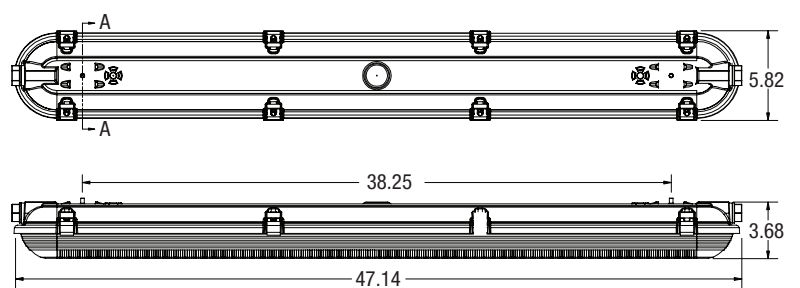

**LENSES**

Ribbed

Standard

**HOUSING MOUNTING BRACKETS**

Conventional Mounting Strap

SSB

Modular Hanging Loop

MMK

Modular Surface Mount

MMK

Suspension Kit  
SUSP

**FIXTURE DIMENSIONS**

2X2 Standard Lens

2X4 Standard Lens

2X2 Ribbed Lens

2X4 Ribbed Lens