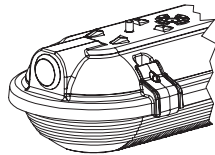

### ORDERING INFORMATION

Example: LXVT-4-40-HL-DRA-M

SERIES	SIZE	CCT	OUTPUT	LENS	VOLTAGE	OPTIONS		
LXVT	2 2'	30	3000K	SL	Standard Low	M 120/277V	12EBL	12W Emergency Driver
		35	3500K	ML	Medium Low		SSL	Stainless Steel Latches
	4 4'	40	4000K	HL	High Low		TPW	Tamper-Proof White Acetal Latches
		50	5000K	SM	Standard Medium		TPSS	Tamper-Proof Stainless Steel Latches
				MM	Medium Medium		WDLP	White 7/8" Dry Location Plug
				HM	High Medium		WRP	White 7/8" Rubber Plug
				SH	Standard High		ALFC	7/8" Die-Cast Aluminum Fitting for 1/2" Rigid Conduit
				MH	Medium High		SSB	316 Stainless Steel Strap Brackets
				HH	High High		SUSP	Suspension Mounting Kit
				DRA	DR Clear Acrylic		MMK	Modular Mounting Kit
				DRC	DR Clear Crepe			
				LUM	Lumieo			
			RDRA	Ribbed DR Clear Acrylic				
			RCP	Ribbed Clear Poly				
			RLUM	Ribbed Lumieo				
			RFP	Ribbed Frosted Poly				
			RFP5	Ribbed Frosted Poly 5VA				

**OPTIONS**

**LATCHES**

TPW

TPSS

**WIRE ENTRY PLUGS**

ALFC

WDLF

WRP

**LENSES**

Ribbed

Standard

**HOUSING MOUNTING BRACKETS**

Conventional Mounting Strap

SSB

Modular Hanging Loop

MMK