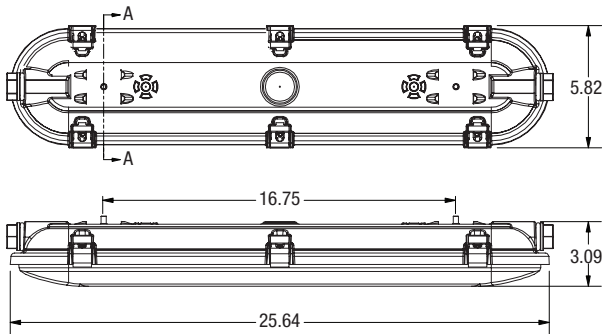

**LENSES**

Ribbed

Standard

**HOUSING MOUNTING BRACKETS**

Conventional Mounting Strap

SSB

Modular Hanging Loop

MMK

Modular Surface Mount

MMK

Suspension Kit  
SUSP

**FIXTURE DIMENSIONS**

2X2 Standard Lens

2X4 Standard Lens

2X2 Ribbed Lens

2X4 Ribbed Lens