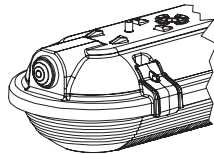

### ORDERING INFORMATION

Example: LXVT-4-40-HL-DRA-M

SERIES	SIZE	CCT	OUTPUT	LENS	VOLTAGE	OPTIONS		
LXVT	2 2'	30	3000K	SL	Standard Low	M 120/277V	12EBL	12W Emergency Driver
		35	3500K	ML	Medium Low		SSL	Stainless Steel Latches
	4 4'	40	4000K	HL	High Low		TPW	Tamper-Proof White Acetal Latches
		50	5000K	SM	Standard Medium		TPSS	Tamper-Proof Stainless Steel Latches
				MM	Medium Medium		WDLP	White 7/8" Dry Location Plug
				HM	High Medium		WRP	White 7/8" Rubber Plug
				SH	Standard High		ALFC	7/8" Die-Cast Aluminum Fitting for 1/2" Rigid Conduit
				MH	Medium High		SSB	316 Stainless Steel Strap Brackets
				HH	High High		SUSP	Suspension Mounting Kit
				DRA	DR Clear Acrylic		MMK	Modular Mounting Kit
				DRC	DR Clear Crepe			
				LUM	Lumieo			
			RDRA	Ribbed DR Clear Acrylic				
			RCP	Ribbed Clear Poly				
			RLUM	Ribbed Lumieo				
			RFP	Ribbed Frosted Poly				
			RFP5	Ribbed Frosted Poly 5VA				

**OPTIONS**

**LATCHES**

TPW

TPSS

**WIRE ENTRY PLUGS**

ALFC

WDLF

WRP

**LENSES**

Ribbed

Standard

**HOUSING MOUNTING BRACKETS**

Conventional Mounting Strap

SSB

Modular Hanging Loop

MMK