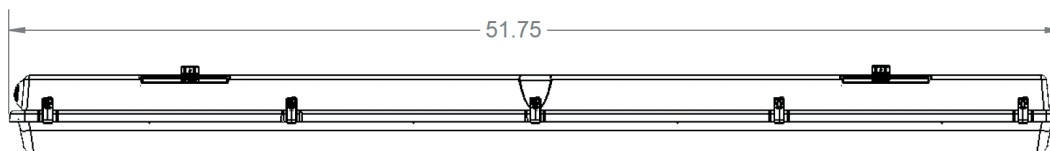

Commercial Grade Narrow LED Vapor Tight

DIMENSIONS