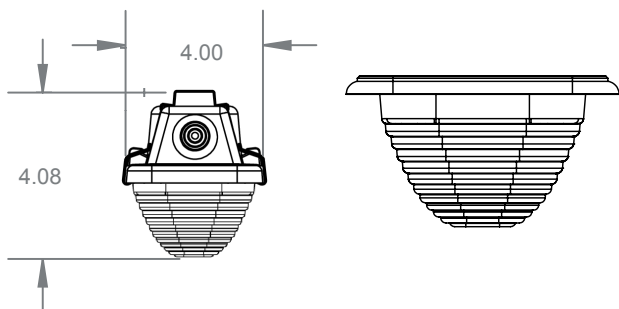

Linear Ribbed Acrylic/Polycarbonate Lens