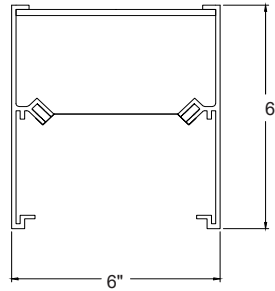

FIXTURE DIMENSIONS