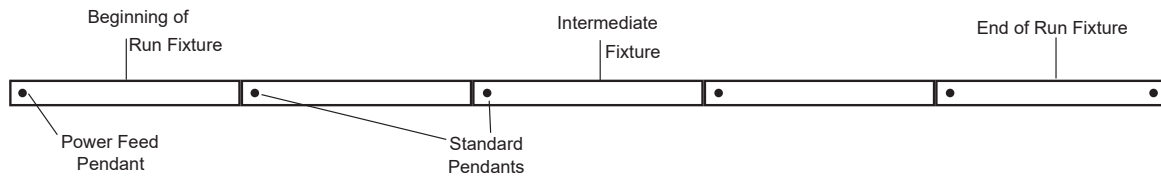

FIXTURE DIMENSIONS

For Continuous Run Mounts:

ROW CONFIGURATIONS

AEL would like to double check your Bill of Material upon placement of your order if the number of rows and their individual row lengths are provided on the purchase order as follows:

Row 1 - 8' Row 2 - 8' Row 3 - 24' Row 4 - 24'

Please provide any additional pertinent information such as additional power drops required mid-row.

Fixture Length	Row Length	2'	4'	6'	8'	10'	12'	14'	16'	18'	20'	22'	24'	26'	28'	30'	32'	34'	36'	38'	40'	42'	44'	46'	48'
	2'	1		1		1		1		1		1		1		1		1		1		1		1	
4'		1	1			1	1			1	1			1	1			1	1			1	1		
8'				1	1	1	1	1	2	2	2	2	3	3	3	3	4	4	4	4	5	5	5	5	6
Total Pendants Needed		2	2	3	2	3	3	4	3	4	4	5	4	5	5	6	5	6	6	7	6	7	7	8	7