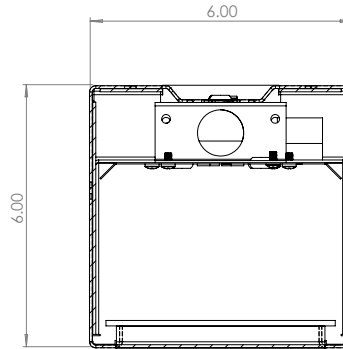

FIXTURE DIMENSIONS

ROW CONFIGURATIONS

AEL would like to double check your Bill of Material upon placement of your order if the number of rows and their individual row lengths are provided on the purchase order as follows:

Row 1 - 8'   Row 2 - 8'   Row 3 - 20'   Row 4 - 20'

*Please provide any additional pertinent information such as additional power drops required mid-row.