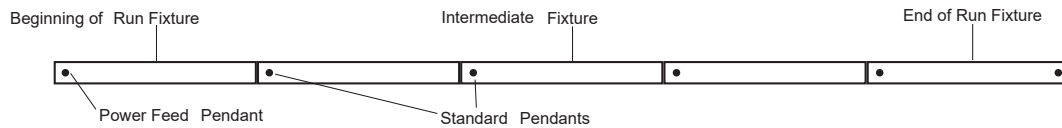

FIXTURE DIMENSIONS

ROW CONFIGURATIONS

AEL would like to double check your Bill of Material upon placement of your order if the number of rows and their individual row lengths are provided on the purchase order as follows:

Row 1 - 8' Row 2 - 8' Row 3 - 20' Row 4 - 20'

*Please provide any additional pertinent information such as additional power drops required mid-row.

Row Length		2'	4'	6'	8'	10'	12'	14'	16'	18'	20'	22'	24'	26'	28'	30'	32'	34'	36'	38'	40'	42'	44'	46'	48'
Fixture Length	2'	1		1		1		1		1		1		1		1		1		1		1		1	
	4'		1	1			1	1			1	1			1	1			1	1			1	1	
	8'				1	1	1	1	2	2	2	2	3	3	3	3	4	4	4	4	5	5	5	5	6
Total Pendants Needed		2	2	3	2	3	3	4	3	4	4	5	4	5	5	6	5	6	6	7	6	7	7	8	7