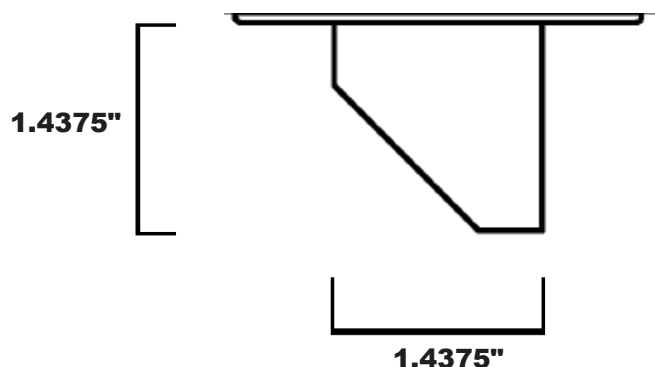

FIXTURE DIMENSIONS

ROW CONFIGURATIONS

LED SYSTEM DATA

Output	Delivered Lumens Per Foot	System Wattage Per Foot	CRI	LPW
Standard	506 Lm/Ft	3.3	82	148
Medium	709 Lm/Ft	5.1	82	139
High	1,468 Lm/Ft	10.3	82	143

Contact Factory For Additional Lumen Packages

ENERGY AND PERFORMANCE DATA

Input Voltage	120/277 VAC
Standard Dimming Control	0-10V
CCT	3000, 3500, 4000, 5000 Kelvin
CRI	82 (minimum)
Life Time Rating	100,000 hrs at L70
Input Frequency	50/60Hz
Power Factor	>0.9
Operating Temp	Low Ambient -20°C/ High Ambient 50°C

Quick Reference Output Guide Standard		
Length	Lumens	Wattage
2 Foot	1012	6.6
3 Foot	1518	15.3
4 Foot	2024	41.2
6 Foot	3036	19.8
8 Foot	4048	26.4

Quick Reference Output Guide Medium		
Length	Lumens	Wattage
2 Foot	1418	10.2
3 Foot	2127	15.3
4 Foot	2836	20.4
6 Foot	4254	30.6
8 Foot	5672	40.8

Quick Reference Output Guide High		
Length	Lumens	Wattage
2 Foot	2936	20.6
3 Foot	4404	30.9
4 Foot	5872	41.2
6 Foot	8808	61.8
8 Foot	11744	82.4