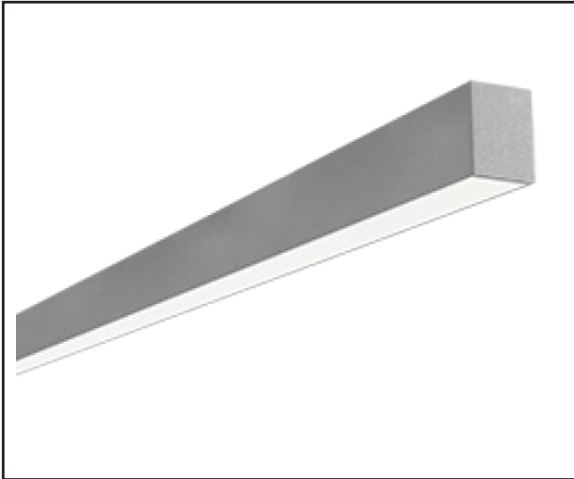

Catalog Number
Project
Type

DL6SMS

6"x 6" Surface Mount Direct Steel Designer Fluorescent

PRODUCT SPECIFICATIONS

DESCRIPTION:

The DL6SMS is an architecturally designed Surface Mount Direct Steel Fluorescent Luminaire that is classically styled and fit for any interior. It is available for continuous run mounting.

APPLICATIONS:

The DL6SM' Fluorescent luminaires were designed to be high quality, energy efficient fluorescent fixtures for use in commercial applications, offices, hotel lobbies, museums, government facilities, schools, and public areas.

CONSTRUCTION:

The fixture is constructed of a 6" wide heavy gauge steel body. The DL6SMS is available in any run length withing 1' increments. Heavy duty housing crimped along sides for extra rigidity and straight alignment.

OPTICAL SYSTEM:

This fixture is provided with a precision formed, high-efficiency reflector designed to direct the light downward and outward into usable horizontal illumination. The symmetrical reflector provides exceptional downward throw.