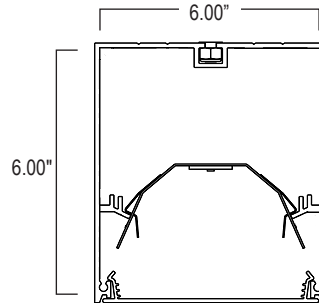

CONSTRUCTION:

The fixture is constructed of a 6" wide heavy gauge steel body. The DL6SMS is available in any run length withing 1' increments. Heavy duty housing crimped along sides for extra rigidity and straight alignment.

BALLAST OPTIONS	FINISH	ROW LENGTH (IN FEET)	EMERGENCY OPTIONS	OPTIONS	WIRING HARNESS
L LOW Instant Start	W White	2 2 Feet	EM5	FW Flex Whip Cable	WH34 3-Wire 4 Feet
H HIGH Instant Start	SP Special	3 3 Feet	EM7	45 45 Degree	WH44 4-Wire 4 Feet
		4 4 Feet	EM14	90 90 Degree	WH54 5-Wire 4 Feet
EBPL Electronic Ballast Program Low		5 5 Feet	EM14T5		WH38 3-Wire 8 Feet
EBPN Electronic Ballast Program Normal		6 6 Feet			WH48 4-Wire 8 Feet
EBPH Electronic Ballast Program High		7 7 Feet			WH58 5-Wire 8 Feet
		8 8 Feet			
*CD2LT8 Continuous Dimming 2L T8		XX Length in Ft			
*CD2LT5 Continuous Dimming 2L T5					
*SD2LT8 Step Dimming 2L T8					
*SD2LT5 Step Dimming 2L T5					
2 Lamp will operate 1 and 2 Lamps					

PLEASE NOTE: Contact Factory for Special Applications, including Ceiling-to-Wall

FIXTURE DIMENSIONS

For Continuous Run Mounts:

	Row Length	2'	4'	6'	8'	10'	12'	14'	16'	18'	20'	22'	24'	26'	28'	30'	32'	34'	36'	38'	40'	42'	44'	46'	48'
Fixture Length	2'	1		1		1		1		1		1		1		1		1		1		1		1	
	4'		1	1		1	1			1	1			1	1			1	1				1	1	
	8'				1	1	1	1	2	2	2	2	3	3	3	3	4	4	4	4	5	5	5	5	6
Total Pendants Needed		2	2	3	2	3	3	4	3	4	4	5	4	5	5	6	5	6	6	7	6	7	7	8	7