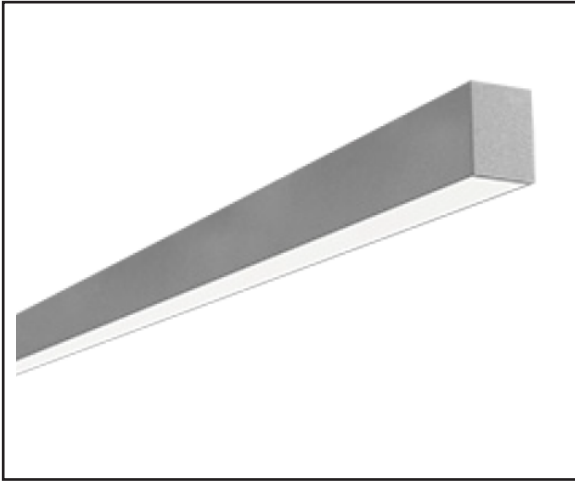

## 3"x 3" Surface Mount Direct Steel Designer Fluorescent

### PRODUCT SPECIFICATIONS

**DESCRIPTION:**

The DL3SMS is an architecturally designed Surface Mount Direct Steel Fluorescent Luminaire that is classically styled and fit for any interior. It is available for continuous run mounting.

**CONSTRUCTION:**

The fixture is constructed of a 3" wide heavy gauge steel body. The DL3SMS is available in any run length withing 1' increments. Heavy duty housing crimped along sides for extra rigidity and straight alignment.

**OPTICAL SYSTEM:**

This fixture is provided with a precision formed, high-efficiency reflector designed to direct the light downward and outward into usable horizontal illumination. The symmetrical reflector provides exceptional downward throw.