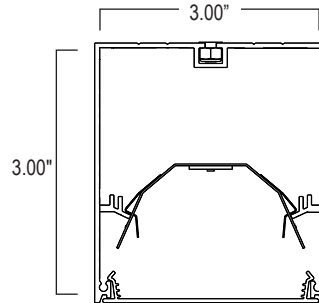

### FIXTURE DIMENSIONS

*For Continuous Run Mounts:*

	Row Length	2'	4'	6'	8'	10'	12'	14'	16'	18'	20'	22'	24'	26'	28'	30'	32'	34'	36'	38'	40'	42'	44'	46'	48'
Fixture Length	2'	1		1		1		1		1		1		1		1		1		1		1		1	
	4'		1	1		1	1			1	1			1	1			1	1				1	1	
	8'				1	1	1	1	2	2	2	2	3	3	3	3	4	4	4	4	5	5	5	5	6
Total Pendants Needed		2	2	3	2	3	3	4	3	4	4	5	4	5	5	6	5	6	6	7	6	7	7	8	7