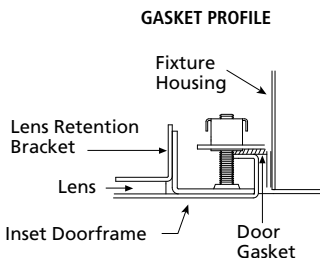

DOORFRAME GASKET

One-piece closed cell gasket seals doorframe to housing.