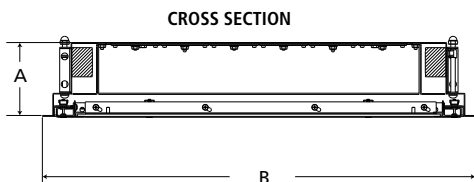

DOORFRAME GASKET

One-piece closed cell gasket seals doorframe to housing.