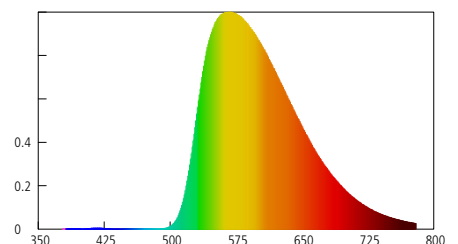

Spectroradiometric Parameters