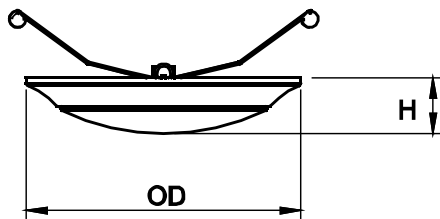

Features

Housing

Die Form Aluminum, Epoxy Powder Coating or Anodized
Suitable for New Construction – J-Box Direct Mounting Suitable
for Recess Can Retrofit
Finish Option: White, Brushed Aluminum, Oil Rubbed Bronze

Optical

Shade: High Transmission Acrylic - Creates Excellent Light
LED Color Temperature Option: 3000K, 4000K

Electrical

LED Driver: On Board 120V

Lamp

Built-in LED Module

Certification

UL/cUL Listed, ETL/cETL Listed, Wet Location Rated

Warranty

5 Years Warranty on Driver and LED Module

ORDERING INFORMATION

Model	Input Voltage	Input Wattage	Finish	LED CT	CRI	Lumen	Dimensions (OD X H)	Energy Star
AE59-W-3000K	120V	15W	White	3000K	> 80	1210	7.4" x 1.5"	Yes
AE59-W-4000K	120V	15W	White	4000K	> 80	1260	7.4" x 1.5"	Yes
AE59-BA-3000K	120V	15W	Brushed Aluminum	3000K	> 80	1210	7.4" x 1.5"	Yes
AE59-BA-4000K	120V	15W	Brushed Aluminum	4000K	> 80	1260	7.4" x 1.5"	Yes
AE59-ORB-3000K	120V	15W	Oil Rubbed Bronze	3000K	> 80	1210	7.4" x 1.5"	Yes
AE59-ORB-4000K	120V	15W	Oil Rubbed Bronze	4000K	> 80	1260	7.4" x 1.5"	Yes