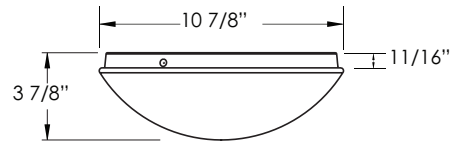

AE56

11" or 14" LED Surface Mount Dome Fixture

11"

14"

The AE56 is an elegantly designed, LED surface mount dome fixture. Available in 11" and 14" models to fit various applications. This beautifully designed surface mount fixture looks great both ceiling and wall mounted. Installation is quick and simple, and energy efficient designs provide for low-cost operation. Constructed with a durable aluminum body and acrylic diffuser, this fixture boasts an LED L70 Rating of >50,000 hours and is sure to last.