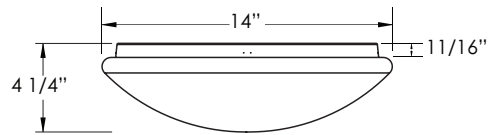

14"

EXAMPLE # AE56-11-LE800W-WWM

AE56	LIGHT SOURCE	BODY	DIFFUSER	OPTIONS
AE56-11 11"	EOS LED 120V AC, 50/60 Hz, HPF, 50,000 HRS L70*, AMBIENT OPERATING TEMP -40°C TO +40°C, 5 YEAR WARRANTY, DIMMABLE.	ALUMINUM W-White	ACRYLIC W-White	M-Motion Sensor
AE56-14 14"	LE800 - 13W, 80 CRI W-1140lm 3000K C-1280lm 4000K			
	LE1200 - 14W, 80 CRI W-1430lm 3000K C-1500lm 4000K			
	LE1800 - 22W, 80 CRI W-1950lm 3000K C-2130lm 4000K			
	LT800 - 12W, 90 CRI W-1020lm 3000K C-1040lm 4000K			
	LT1200 - 16W, 90 CRI W-1370lm 3000K C-1400lm 4000K			
	LT1800 - 24W, 90 CRI W-1980lm 3000K C-2020lm 4000K			
	MULTI-VOLT LED 120-277V, 50/60 Hz, CONSTANT CURRENT AT 700mA, DRIVER UL CLASS 2, HPF, THERMALLY PROTECTED ARRAY, 50,000 HRS L70* AMBIENT OP TEMP -40°C TO +40°C, 3 YEAR WARRANTY	ALUMINUM W-White	ACRYLIC W-White	M-Motion Sensor
	L1300* - 17W, 80 CRI W-1278lm 3000K			
	L1700** - 22W, 80 CRI W-1704lm 3000K C-1824lm 4000K			
	*L1300 option only available on 11" model **L1700 option only available on 14" model			
	INCANDESCENT, MEDIUM BASE, 120V	ALUMINUM W-White	ACRYLIC W-White	LED LAMP, 3 YEAR WARRANTY DIMMABLE, ENERGY STAR
	I40* - 1 X 40W Max			LWE-A19/E26, 80CRI, 3000K
	I240** - 2 X 40W Max			LCE-A19/E26, 80CRI, 4000K
	*I40 option only available on 11" model **I240 option only available on 14" model