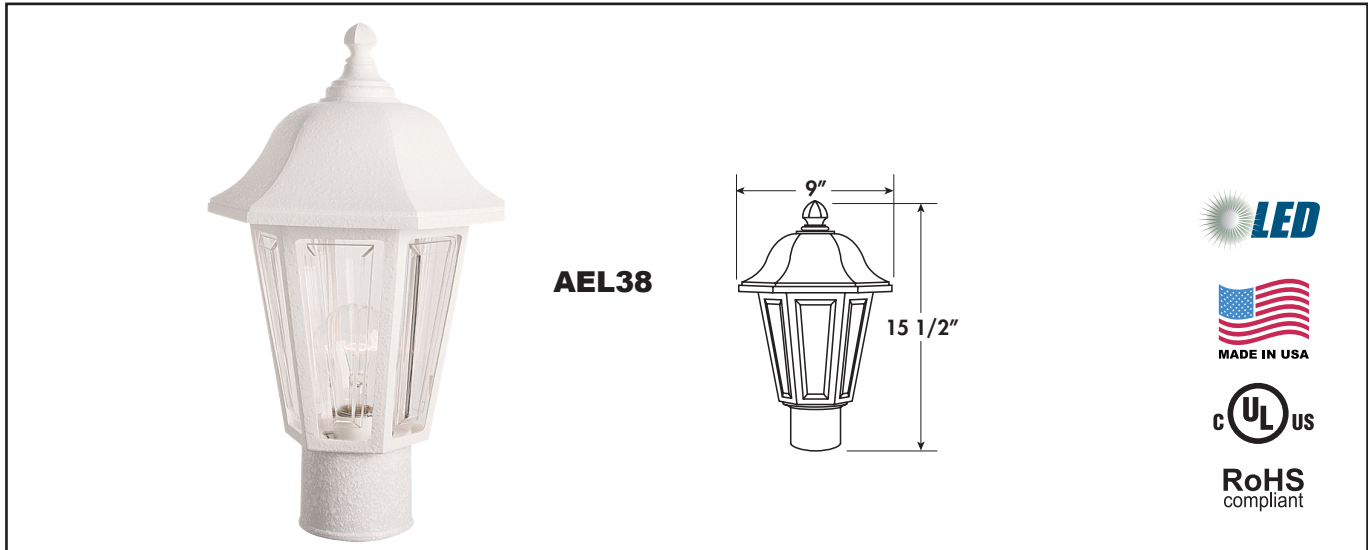

- Available in LED, Incandescent & GU24
- Fits Most 3" Diameter Posts
- Molded of Durable Non-Corrosive UV Resistant Resins
- UL Listed for Wet Locations

EXAMPLE # AEL38-I60-BC-LCE

SERIES#	LIGHT SOURCE	BODY	DIFFUSER	OPTIONS
AEL38	LED 120V AC, 50/60 Hz, HPF, 50,000 HRS L70*, AMBIENT OP TEMP -40°C TO +40°C, 5 YEAR WARRANTY, DIMMABLE LE800 -13W Power Input W -900lm 3000K CRI 80 (TYP) C -1000lm 4000K >65 Lumens Per Watt**	W -White B -Black	ACRYLIC C -Clear	N/A
	INCANDESCENT, MEDIUM BASE, 120V I60 -1 X 60W Max	W -White B -Black	ACRYLIC C -Clear	LED LAMP, 3 YEAR WARRANTY, DIMMABLE LW -A19/E26, 2700K LC -A19/E26, 4000K
	GU24 BASE, 120V G13 -1 X 13W G18 -1 X 18W G23 -1 X 23W G26 -1 X 26W or 27W	W -White B -Black	ACRYLIC C -Clear	L -CFL, 2700K