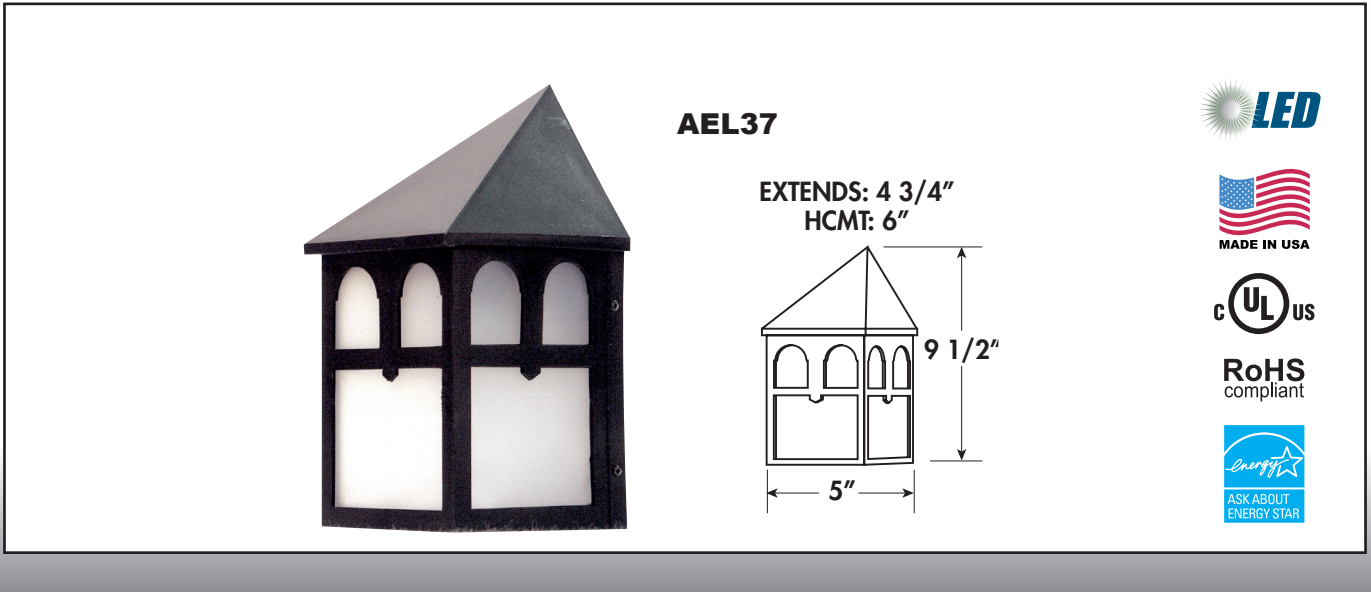

- Available in LED, Incandescent & GU24
- Molded of Durable Non-Corrosive UV Resistant Resins
- Wall Mount Only
- UL Listed for Damp Locations

EXAMPLE # AEL37-I60-BW-PLWE

SERIES #	LIGHT SOURCE	BODY	DIFFUSER	OPTIONS
AEL37	LED 120V AC, 50/60 Hz, HPF, 50,000 HRS L70*, AMBIENT OP TEMP -40°C TO +40°C, 5 YEAR WARRANTY, DIMMABLE, ENERGY STAR	B-Black	ACRYLIC W-White	P-Photocell
	LE800-13W Power Input W-900lm 3000K CRI 80 (TYP) C-1000lm 4000K >65 Lumens Per Watt**			
	INCANDESCENT, MEDIUM BASE, 120V I60-1 X 60W Max	B-Black	ACRYLIC W-White	P-Photocell LED LAMP, 3 YEAR WARRANTY DIMMABLE, ENERGY STAR LWE-A19/E26, 2700K LCE-A19/E26, 4000K
GU24 BASE, 120V G13-1 X 13W G18-1 X 18W G23-1 X 23W	B-Black	ACRYLIC W-White	P-Photocell L-CFL, 2700K	