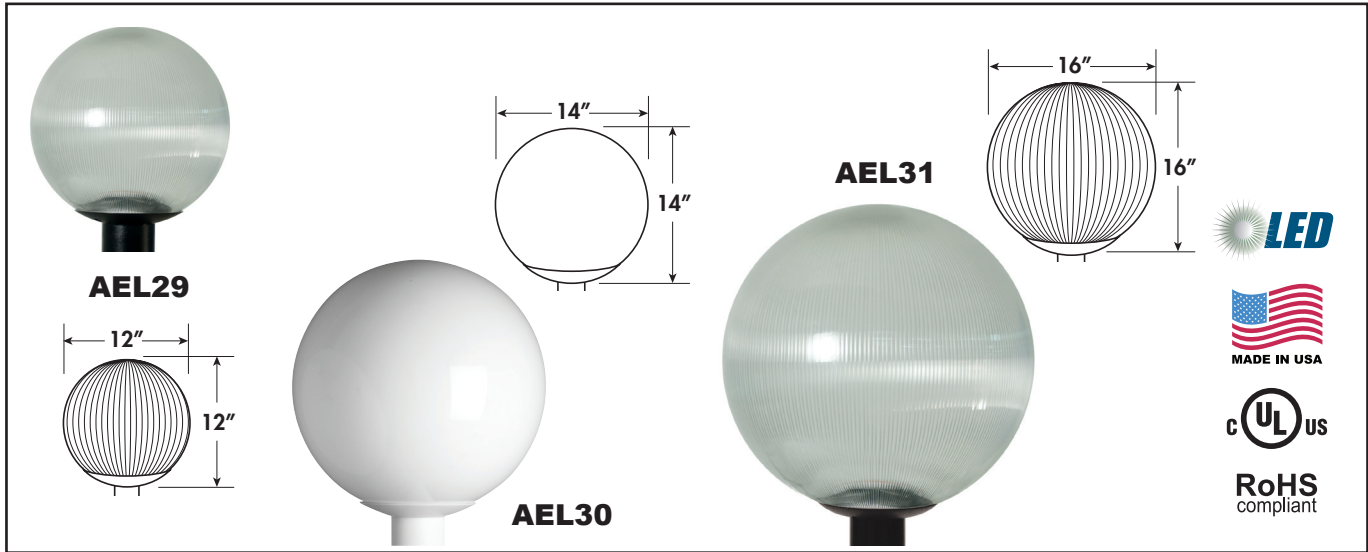

- Available in LED, Incandescent & GU24
- Molded of Durable Non-Corrosive UV Resistant Resins
- Fits Most 3" Diameter Posts
- UL Listed for Wet Locations

EXAMPLE # AEL30-I150-BW-LWE

SERIES#	LIGHT SOURCE	BODY	GLOBE	OPTIONS
AEL29	INCANDESCENT, MEDIUM BASE, 120V I100-1 X 100W	W -White B - Black	ACRYLIC C -Clear Prism W -White	LED LAMP, 3 YEAR WARRANTY, DIMMABLE LW -A19/E26, 2700K LC -A19/E26, 4000K
	GU24 BASE, 120V G13-1 X 13W G18-1 X 18W G23-1 X 23W G26-1 X 26W or 27W G32- 1 X 32W G42- 1 X 42W	W -White B - Black	ACRYLIC C -Clear Prism W -White	L -CFL, 2700K
AEL30 AEL31	INCANDESCENT, MEDIUM BASE, 120V I150-1 X 150W	W -White B - Black	ACRYLIC C -Clear Prism W -White	LED LAMP, 3 YEAR WARRANTY, DIMMABLE LW -A19/E26, 2700K LC -A19/E26, 4000K
	GU24 BASE, 120V G13-1 X 13W G18-1 X 18W G23-1 X 23W G26-1 X 26W or 27W G32- 1 X 32W G42- 1 X 42W	W -White B - Black	ACRYLIC C -Clear Prism W -White	L -CFL, 2700K