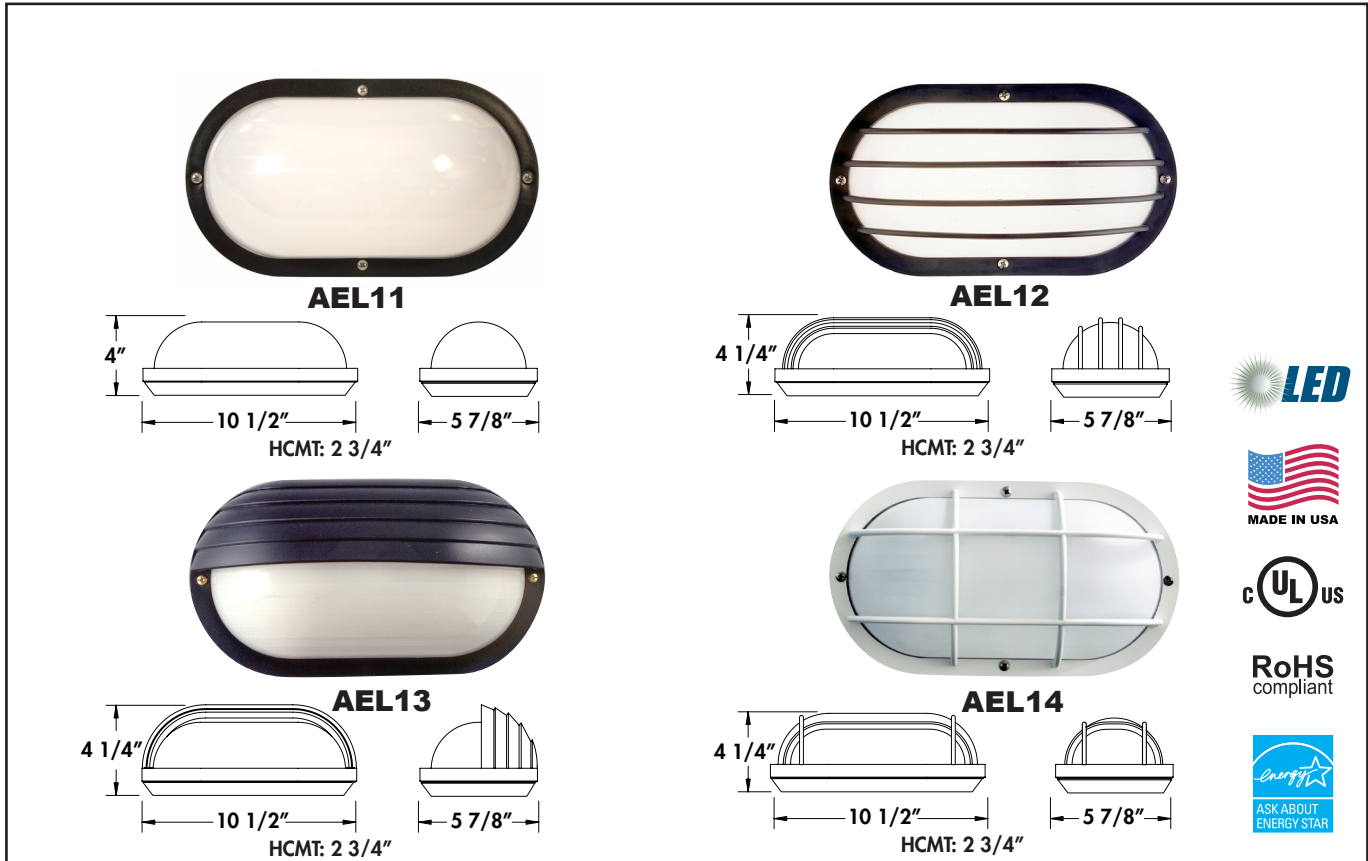

# AEL11, AEL12, AEL13, or AEL14 Residential Eurostyle Oval

- Available in LED, Incandescent & GU24
- Molded of Durable Non-Corrosive UV Resistant Resins
- Wall Mount Only
- UL Listed for Wet Locations

**EXAMPLE # AEL12-I60-BF-LWE**

SERIES#	LIGHT SOURCE	BODY	DIFFUSER	OPTIONS
<b>AEL11</b>	<b>INCANDESCENT, MEDIUM BASE, 120V</b>	<b>W-White</b>	<b>POLYCARBONATE</b>	<b>LED LAMP, 3 YEAR WARRANTY DIMMABLE, ENERGY STAR</b> <b>LWE-A19/E26, 2700K</b> <b>LCE-A19/E26, 4000K</b>
<b>AEL12</b>	<b>I60-1 X 60W</b>	<b>B- Black</b>	<b>F-Frosted</b>	
<b>AEL13</b>				
<b>AEL14</b>	<b>GU24 BASE, 120V</b>	<b>W-White</b>	<b>POLYCARBONATE</b>	
	<b>G13-1 X 13W</b>	<b>B- Black</b>	<b>F-Frosted</b>	<b>L-CFL, 2700K</b>
	<b>G18-1 X 18W</b>			
	<b>G23-1 X 23W</b>			
	<b>G26-1 X 26W or 27W</b>			