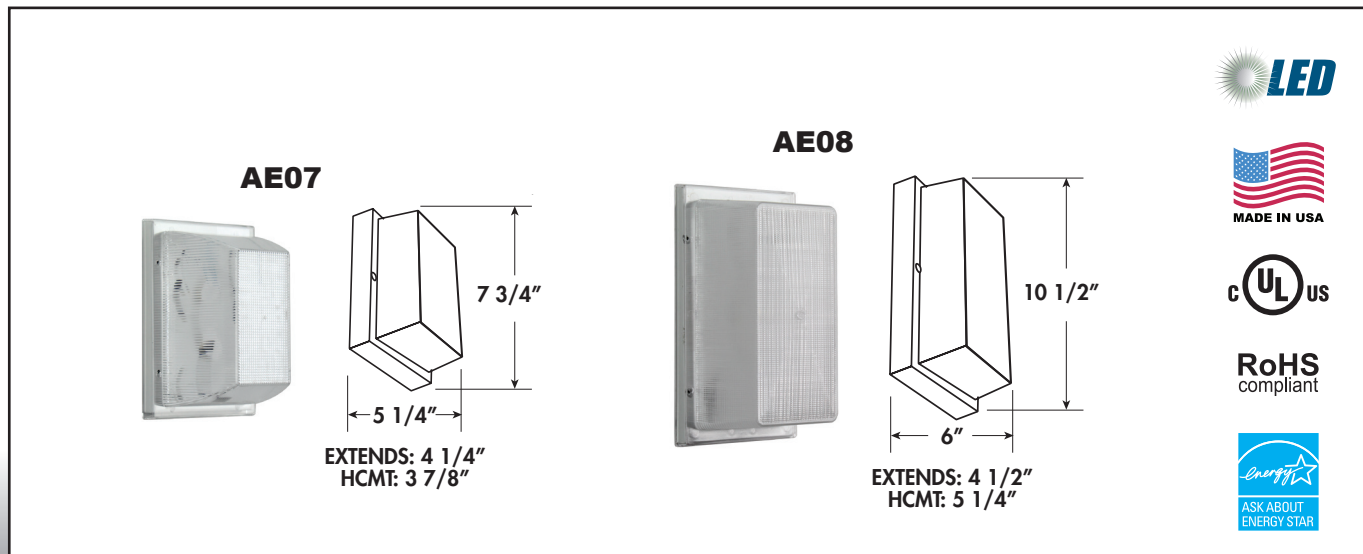

- Available in LED & Incandescent
- White Powder Coated Aluminum
- Wall or Ceiling Mount
- UL Listed for Wet Locations

EXAMPLE # AE07-I40-WF-LCE

SERIES#	LIGHT SOURCE	BODY	DIFFUSER	OPTIONS
AE07 AE08	LED 120V AC, 50/60 Hz, HPF, 50,000 HRS L70*, AMBIENT OP TEMP -40°C TO +40°C, 5 YEAR WARRANTY, DIMMABLE, ENERGY STAR	W-White	ACRYLIC F -Glare Reduced Frost Prismatic POLYCARBONATE P -Polycarbonate Clear	N/A
	LE800 - 13W Power Input CRI 80 (TYP) >65 Lumens Per Watt**			
	INCANDESCENT, MEDIUM BASE, 120V I40-1 X 40W Max	W-White	ACRYLIC F -Glare Reduced Frost Prismatic POLYCARBONATE P -Polycarbonate Clear	LED LAMP, 3 YEAR WARRANTY DIMMABLE, ENERGY STAR LWE -A19/E26, 2700K LCE -A19/E26, 4000K