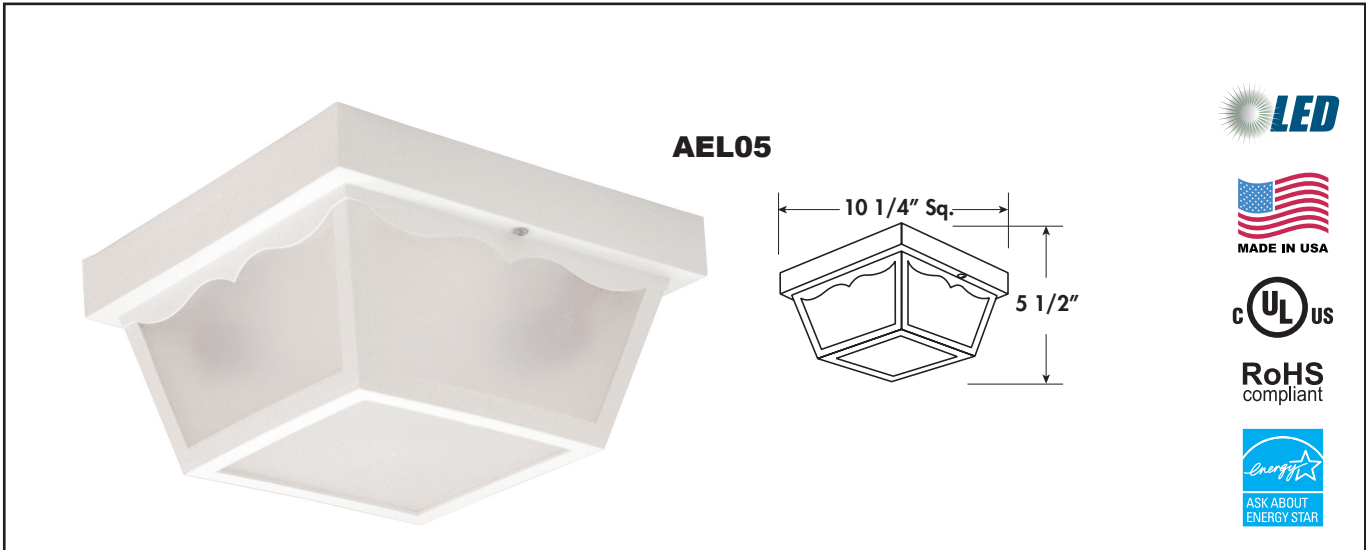

- Available in LED, Incandescent & GU24
- Ceiling Mount
- Molded of Durable Non-Corrosive UV Resistant Resins with Polycarbonate Base
- UL Listed for Damp Locations

EXAMPLE # AEL05-G13-BFL

SERIES#	LIGHT SOURCE	BODY	DIFFUSER	OPTIONS
AEL05	INCANDESCENT, MEDIUM BASE, 120V I260-2 X 60W	W -White B - Black	POLYPROPYLENE F -Frosted GLASS G -Clear	LED LAMP, 3 YEAR WARRANTY DIMMABLE, ENERGY STAR LWE-A19/E26, 2700K LCE-A19/E26, 4000K
	GU24 BASE, 120V G13-1 X 13W G213-2 X 13W G18-1 X 18W G218-2 X 18W G23-1 X 23W G223- 2 X 23W G26-1 X 26W or 27W	W -White B - Black	POLYPROPYLENE F -Frosted GLASS G -Clear	L-CFL, 2700K