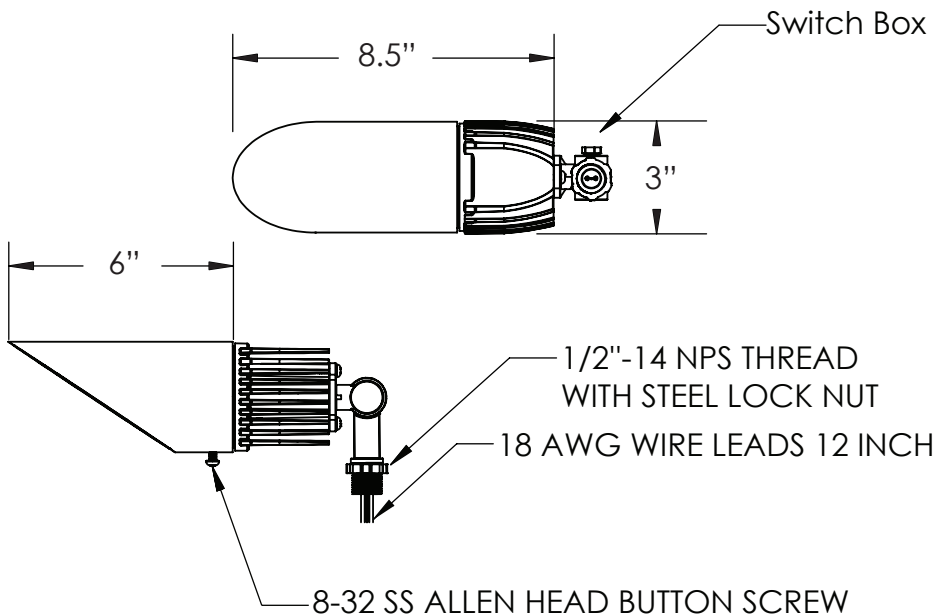

### MOUNTING

The die cast aluminum mount is secured to the heat sink by stainless steel screws and is sealed with an integral o-ring.

## A3648 Dimensions