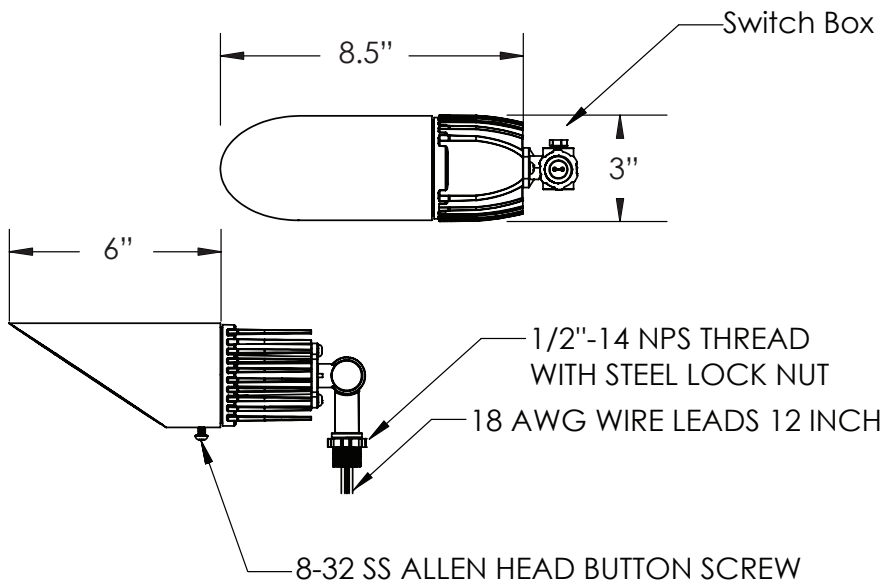

ELECTRICAL SYSTEM

120V AC LED, 60 Hz, HPF, 50,000 HRS L70* AMBIENT OP TEMP -40°C (-40°F) TO +50°C (122°F).

MOUNTING

The die cast aluminum mount is secured to the heat sink by stainless steel screws and is sealed with an integral o-ring.

WARRANTY

3 - Year Limiter Warranty. Complete warranty and terms located at: www.aelnow.com/warranty

A1224 Dimensions

A1224 Features

- 120V LED Landscape
- Bullet Die Cast Aluminum Housing
- Powdercoated Finish
- Convex Reduced Glare Glass Lens
- Hi/Low Switch Dual Bright Option
- ETL Listed for Wet Locations (IP67)