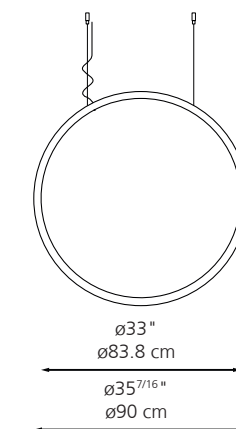

## "O" Suspension

Black  
Painted

Extruded and calandered aluminum ring,  
silicone diffuser, die-cast aluminum base

LED

W	Voltage	CCT	Delivered Lumens	CRI	Status
42W	120V	3000K	1595lm	>90	Available