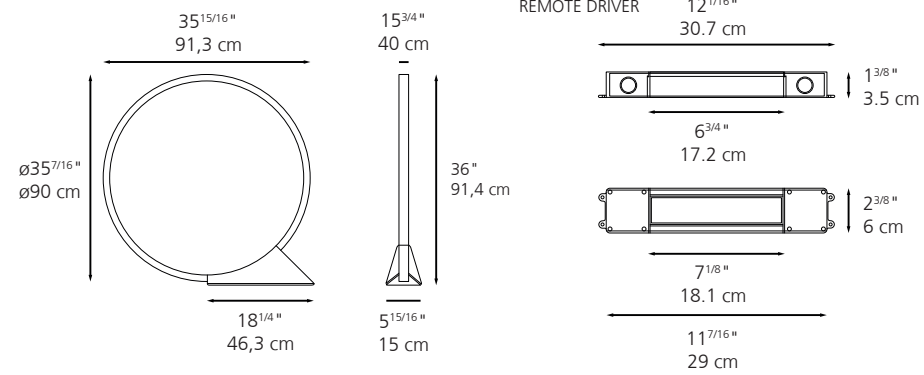

## Technical Data

"O" Floor

	Extruded and calandered aluminum ring, silicone diffuser, die-cast aluminum base	  
Black Painted	LED	

W	Voltage	CCT	Delivered Lumens	CRI	Status
42W	120V	3000K	1595lm	>90	Available