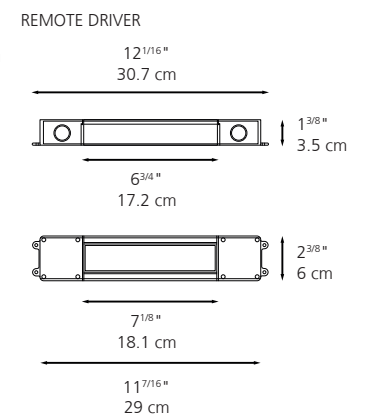

↗ "O" Family

Technical Data

"O" Suspension

Black
Painted

Extruded and calandered aluminum ring,
silicone diffuser, die-cast aluminum base

LED

W	Voltage	CCT	Delivered Lumens	CRI	Status
42W	120V	3000K	1595lm	>90	Available