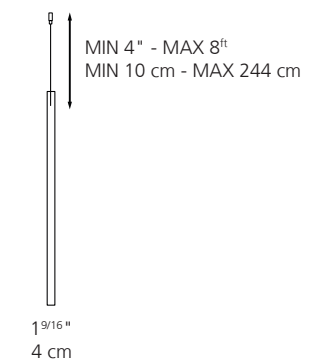

↗ "O" Family

Technical Data

"O" Suspension

Black
Painted

Extruded and calandered aluminum ring,
silicone diffuser, die-cast aluminum base

LED

W	Voltage	CCT	Delivered Lumens	CRI	Status
42W	120V	3000K	1595lm	>90	Available