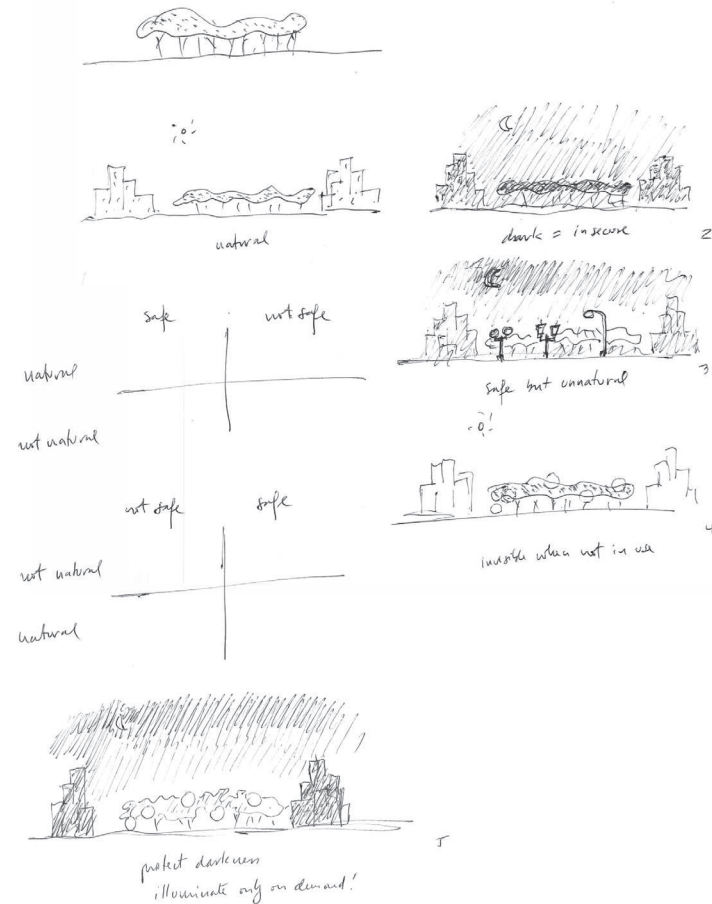

## Elemental ↪ 2019

"O" is an essential element which, when switched off, frames nature and suggests perspectives, constituting an unobtrusive object in space that in no way alters the existing balance. Introduced in 2018 in the ground and suspended outdoor versions, today it is a perfect lighting appliance for indoor use too, thanks to a cabled option that allows easy relocation. In this case too, the IP protection grade remains suitable for outdoor use. Its lightness is not just formal: its thin aluminium profile is an element in its own right, which can be moved wherever needed, allowing multiple uses and creating a pleasant ambiance anywhere with its soft, non-glaring light. As well as the original 90-cm diameter version, "O" is developed in a smaller, 45cm version and today also in a larger 150cm model. "O" is thus an increasingly comprehensive family of elements that can be used to create dynamic.