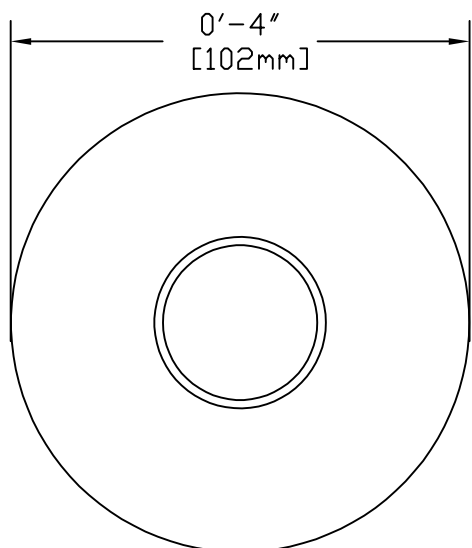

SIDE VIEW WITH DIMENSIONS

TOP VIEW WITH DIMENSIONS

FEATURES:

- Solid Copper Top
- Solid Copper Stem
- Machined Brass Fittings
- Porcelain Socket with 4 ft. Lead

FINISHES:

- Natural Copper
- Antique
- Dark Antique
- Black
- Verde
- Rust

LAMPS:

- 12 Volt, 10 or 20 watt Bi-Pin
- LED Bi-Pin's
- 20 Watt Maximum

LENS:

- 37.4mm x 2.8mm x 1.5in FROSTED TEMPERED GLASS (STANDARD)
- 37.4mm x 2.8mm x 1.5in CLEAR TEMPERED GLASS

MOUNTING:

- Black ABS Ground Stake 8 1/2" Long with Female 1/2" NPT (STANDARD)
- Brass Threaded (Female 1/2" NPT) or Non-Threaded Ground Stake 9 1/2 " Long
- Brass Threaded (Female 1/2" NPT) or Non-Threaded Flush Mount (Deep or Shallow Housing)
- Copper Stem Risers-1" Diameter (Female 1/2" NPT) or 3/4" Diameter (Female 1/2" NPT)
- Available in custom heights

ACCESSORIES:

- 25ft. & 50 ft. 16/2 Leads Available

SHOWN IN NATURAL COPPER

901 3rd AVE.
WEST POINT, GA. 31833
1.800.727.5483
www.coppermoon.com

CopperMoon PATH LIGHTS
CM.4012

SIZE A	DRAWN BY: CRAIG SANDERS	CLASSIFICATION: PATH LIGHTS	REV 2 DATE: 07/16/2018
-----------	----------------------------	--------------------------------	---------------------------