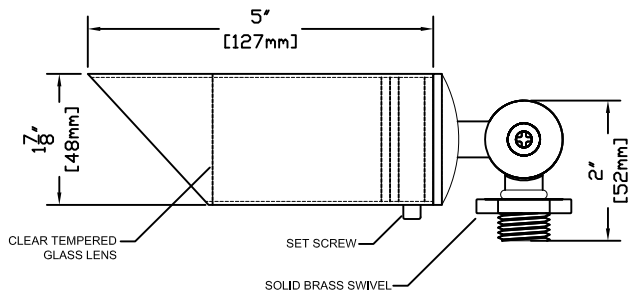

SIDE VIEW WITH ROTATION

FRONT VIEW

SHOWN IN ANTIQUE FINISH

SIDE VIEW WITH DIMENSIONS

FEATURES:

- Solid Copper Construction
- Solid Copper 45 Degree Shroud for Glare Minimization
- High Heat Silicone O-Rings
- Beryllium Socket with 3ft 18/2 Power Lead

MOUNTING:

- Black ABS Ground Stake 8 1/2" Long with Female 1/2" NPT (STANDARD)
- Brass Threaded (Female 1/2" NPT) or Non-Threaded Ground Stake 9 1/2 " Long
- Brass Threaded (Female 1/2" NPT) or Non-Threaded Flush Mount (Deep or Shallow Housing)
- Aluminum Tree Mount (Female 1/2" NPT) with Brown Powder Coat Finish
- Copper Stem Risers-1" Diameter (Female 1/2" NPT) or 3/4" Diameter (Female 1/2" NPT)
- Available in custom heights