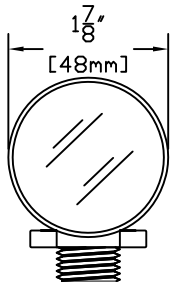

SIDE VIEW WITH ROTATION

FRONT VIEW

SHOWN IN ANTIQUE FINISH

SIDE VIEW WITH DIMENSIONS

FEATURES:

- Solid Copper Construction
- Solid Copper 45 Degree Shroud for Glare Minimization
- High Heat Silicone O-Rings
- Beryllium Socket with 3ft 18/2 Power Lead

MOUNTING:

- Black ABS Ground Stake 8 1/2" Long with Female 1/2" NPT (STANDARD)
- Brass Threaded (Female 1/2" NPT) or Non-Threaded Ground Stake 9 1/2 " Long
- Brass Threaded (Female 1/2" NPT) or Non-Threaded Flush Mount (Deep or Shallow Housing)
- Aluminum Tree Mount (Female 1/2" NPT) with Brown Powder Coat Finish
- Copper Stem Risers-1" Diameter (Female 1/2" NPT) or 3/4" Diameter (Female 1/2" NPT)
- Available in custom heights