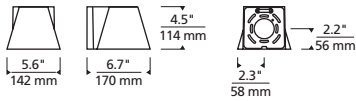

BOWMAN 4 WALL SCONCE

Bowman 4

PHOTOMETRICS*

*For latest photometrics, please visit www.techlighting.com/OUTDOOR

BOWMAN 4

Total Lumen Output: 696.6
Total Power: 17.8
Luminaire Efficacy: 39.1
Color Temp: 3000K
CRI: 80+
BUG Rating: B1-U0-G0