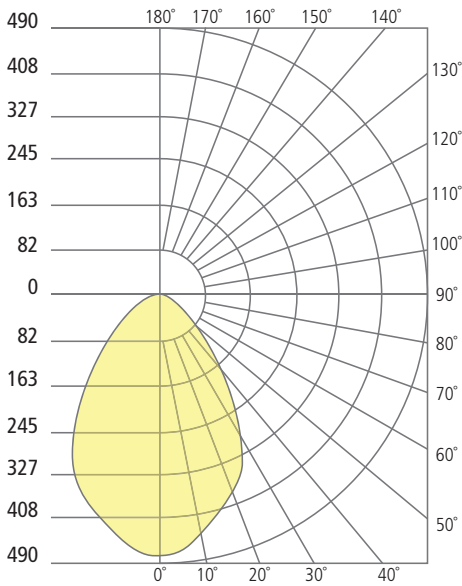

*AVAILABLE IN BLACK AND BRONZE FINISH ONLY

BOWMAN 4 WALL SCONCE

Bowman 4

PHOTOMETRICS*

*For latest photometrics, please visit www.techlighting.com/OUTDOOR

BOWMAN 4

Total Lumen Output: 696.6
 Total Power: 17.8
 Luminaire Efficacy: 39.1
 Color Temp: 3000K
 CRI: 80+
 BUG Rating: B1-U0-G0