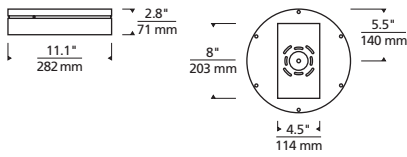

DELIVERED LUMENS	1143 LED
WATTS	22.1 LED
VOLTAGE	120V, 277V (LED Only)
DIMMING	120V ELV and Triac 277V not dimmable
LIGHT DISTRIBUTION	Symmetric
MOUNTING OPTIONS	Wall or Ceiling
CCT	3000K or 4000K
CRI	90+
COLOR BINNING	3 Step
BUG RATING	B1-U3-G1
DARK SKY	Compliant (Ceiling)
WET LISTED	IP65
GENERAL LISTING	ETL
CALIFORNIA TITLE 24	Can be used to comply with CEC 2019 Title 24 Part 6 for outdoor use. Registration with CEC Appliance Database not required.
START TEMP	-30°C
FIELD SERVICEABLE LED	No
CONSTRUCTION	Aluminum
HARDWARE	Stainless Steel
FINISH	Powder Coat
LED LIFETIME	L70; >60,000 Hours
WARRANTY*	5 Years

* Visit techlighting.com for specific warranty limitations and details.

CIRQUE LARGE
shown in bronze

CIRQUE LARGE
shown in charcoal

ORDERING INFORMATION

PRODUCT	SHAPE	CRI/CCT	FINISH	VOLTAGE
7000WCQ	L LARGE - 11"	930 90 CRI, 3000K	Z BRONZE	120 120V
		940 90 CRI, 4000K	H CHARCOAL	277 277V
		INC INCANDESCENT*		

*120V ONLY

CIRQUE LARGE WALL/CEILING

Cirque Large

PHOTOMETRICS*

*For latest photometrics, please visit www.techlighting.com/OUTDOOR

CIRQUE LARGE

Total Lumen Output: 1143
 Total Power: 22.1
 Luminaire Efficacy: 51.5
 Color Temp: 3000K
 CRI: 90+
 BUG Rating: B1-U3-G1