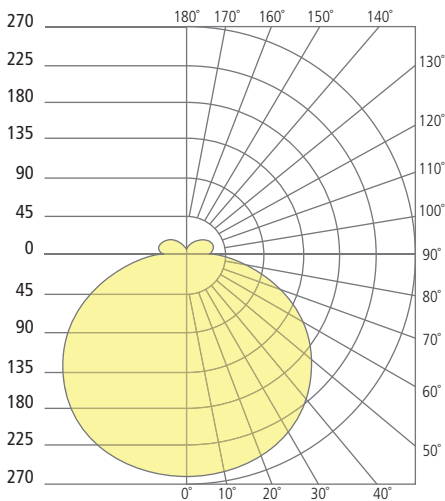

* Visit techlighting.com for specific warranty limitations and details.

CIRQUE LARGE
shown in bronze

CIRQUE LARGE
shown in charcoal

ORDERING INFORMATION

PRODUCT	SHAPE	CRI/CCT	FINISH	VOLTAGE
7000WCQ	L LARGE - 11"	930 90 CRI, 3000K	Z BRONZE	120 120V
		940 90 CRI, 4000K	H CHARCOAL	277 277V
		INC INCANDESCENT*		

*120V ONLY

CIRQUE LARGE WALL/CEILING

Cirque Large

PHOTOMETRICS*

*For latest photometrics, please visit www.techlighting.com/OUTDOOR

CIRQUE LARGE

Total Lumen Output: 1143
 Total Power: 22.1
 Luminaire Efficacy: 51.5
 Color Temp: 3000K
 CRI: 90+
 BUG Rating: B1-U3-G1