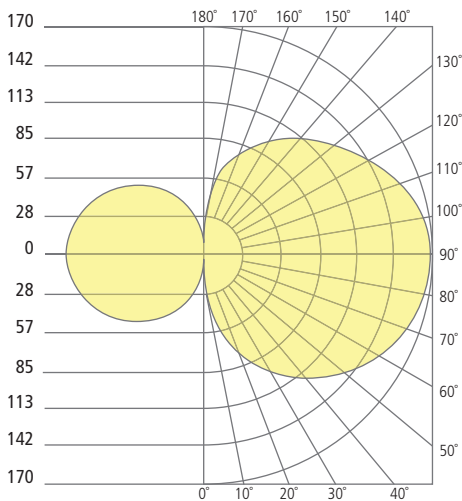

PROJECT INFO

FIXTURE TYPE & QUANTITY

JOB NAME & INFO

NOTES

© 2020 Tech Lighting, L.L.C. All rights reserved. The "Tech Lighting" graphic is a registered trademark. Tech Lighting reserves the right to change specifications for product improvements without notification.

TECH LIGHTING

VISUAL COMFORT & Co.

7400 Linder Avenue, Skokie, Illinois 60077

T 847.410.4400