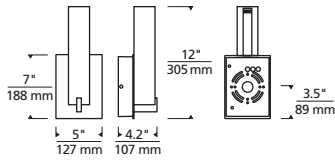

### SPECIFICATIONS

DELIVERED LUMENS	1047
WATTS	17
VOLTAGE	Universal 120V-277V, with integral transient 2.5kV surge protection (driver)
DIMMING	0-10, ELV
LIGHT DISTRIBUTION	Symmetric
MOUNTING OPTIONS	Wall
PERFORMANCE OPTIONS	In-Line Fuse / Surge Protector
CCT	3000K or 4000K
CRI	80+
COLOR BINNING	3 Step
BUG RATING	B0-U3-G1
DARK SKY	Non-Compliant
WET LISTED	IP65
GENERAL LISTING	ETL
CALIFORNIA TITLE 24	Can be used to comply with CEC 2019 Title 24 Part 6 for outdoor use. Registration with CEC Appliance Database not required.
START TEMP	-30°C
FIELD SERVICEABLE LED	Yes
CONSTRUCTION	Aluminum
HARDWARE	Stainless Steel
FINISH	Powder Coat
LED LIFETIME	L70; >60,000 Hours
WARRANTY*	5 Years
WEIGHT	4.1 lbs.

### ORDERING INFORMATION

PRODUCT	CRI/CCT	LENGTH	COLOR	FINISH	VOLTAGE	DISTRIBUTION	OPTIONS
7000WCOS	830 80 CRI, 3000K 840 80 CRI, 4000K	12 12"	Y WHITE ACRYLIC	Z BRONZE H CHARCOAL	UNV 120V-277V	S SYMMETRIC	NONE LF IN-LINE FUSE SP SURGE PROTECTION LFSP IN-LINE FUSE & SURGE PROTECTION