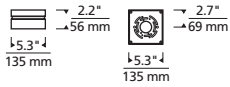

DELIVERED LUMENS	472.2 LED
WATTS	12 LED
VOLTAGE	120V, 277V (LED only)
DIMMING	120V ELV and Triac 277V not dimmable
LIGHT DISTRIBUTION	Symmetric
MOUNTING OPTIONS	Wall or Ceiling
CCT	3000K or 4000K
CRI	90+
COLOR BINNING	3 Step
BUG RATING	B1-U3-G1
DARK SKY	Compliant (Ceiling)
WET LISTED	IP65
GENERAL LISTING	ETL
CALIFORNIA TITLE 24	Can be used to comply with CEC 2019 Title 24 Part 6 for outdoor use. Registration with CEC Appliance Database not required.
START TEMP	-30°C
FIELD SERVICEABLE LED	No
CONSTRUCTION	Aluminum
HARDWARE	Stainless Steel
FINISH	Powder Coat
LED LIFETIME	L70; >60,000 Hours
WARRANTY*	5 Years
WEIGHT	4 lbs.

BOXIE SMALL
shown in bronze

BOXIE SMALL
shown in charcoal

* Visit techlighting.com for specific warranty limitations and details.

ORDERING INFORMATION

PRODUCT	SHAPE	CRI/CCT	FINISH	VOLTAGE
7000WBX	S SMALL - 6"	930 90 CRI, 3000K	Z BRONZE	120 120V
		940 90 CRI, 4000K	H CHARCOAL	277 277V
		INC INCANDESCENT*		

*120V ONLY

BOXIE SMALL WALL/CEILING

Boxie Small

PHOTOMETRICS*

*For latest photometrics, please visit www.techlighting.com/OUTDOOR

BOXIE SMALL

Total Lumen Output: 472.2
 Total Power: 12
 Luminaire Efficacy: 39.35
 Color Temp: 2700K
 CRI: 90+
 BUG Rating: B1-U3-G1