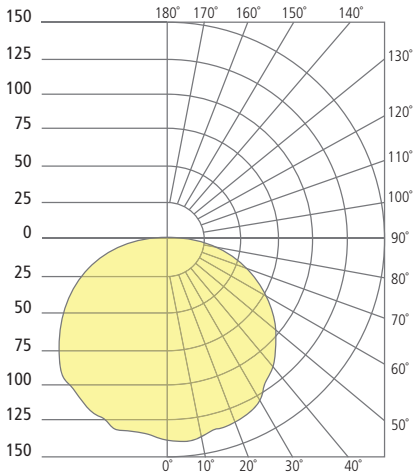

BOXIE SMALL
shown in bronze

BOXIE SMALL
shown in charcoal

* Visit techlighting.com for specific warranty limitations and details.

ORDERING INFORMATION

PRODUCT	SHAPE	CRI/CCT	FINISH	VOLTAGE
7000WBX	S SMALL - 6"	930 90 CRI, 3000K	Z BRONZE	120 120V
		940 90 CRI, 4000K	H CHARCOAL	277 277V
		INC INCANDESCENT*		

*120V ONLY

BOXIE SMALL WALL/CEILING

Boxie Small

PHOTOMETRICS*

*For latest photometrics, please visit www.techlighting.com/OUTDOOR

BOXIE SMALL

Total Lumen Output: 472.2
 Total Power: 12
 Luminaire Efficacy: 39.35
 Color Temp: 2700K
 CRI: 90+
 BUG Rating: B1-U3-G1