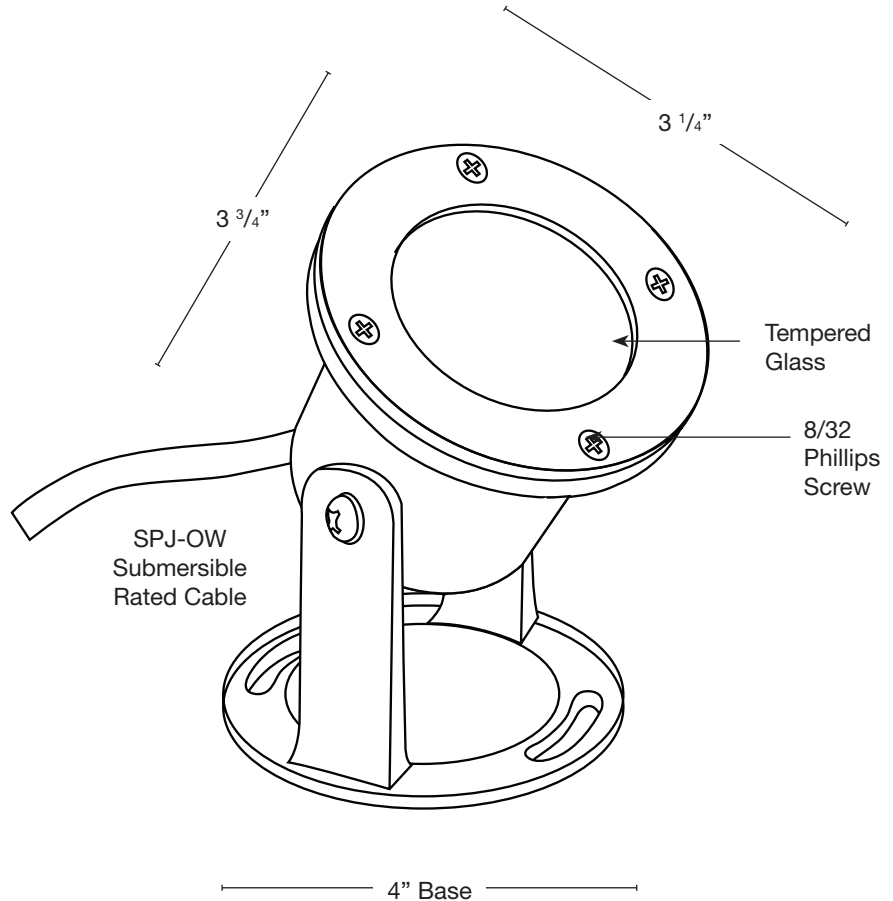

MODEL: **SPJ13-14-RGBW**  
 MATERIAL: **Marine Grade Solid Brass**  
 FINISH SHOWN: **Satin Brass**  
 ELECTRICAL: **12V-15V**  
 ENGINE: **FB-8W-CYL-TA16**  
 LUMENS: **580**  
 COLOR TEMP: **RGBW**  
 MOUNTING: **Submersible**

**ELECTRICAL**

- 12V-15V

**OPTICS**

- SPOT 19d
- FLOOD 38d
- WIDE FLOOD 54d
- WIDE ANGLE FLOOD 120d

Wet Listed

Ordering Example

Customer Approval

Date