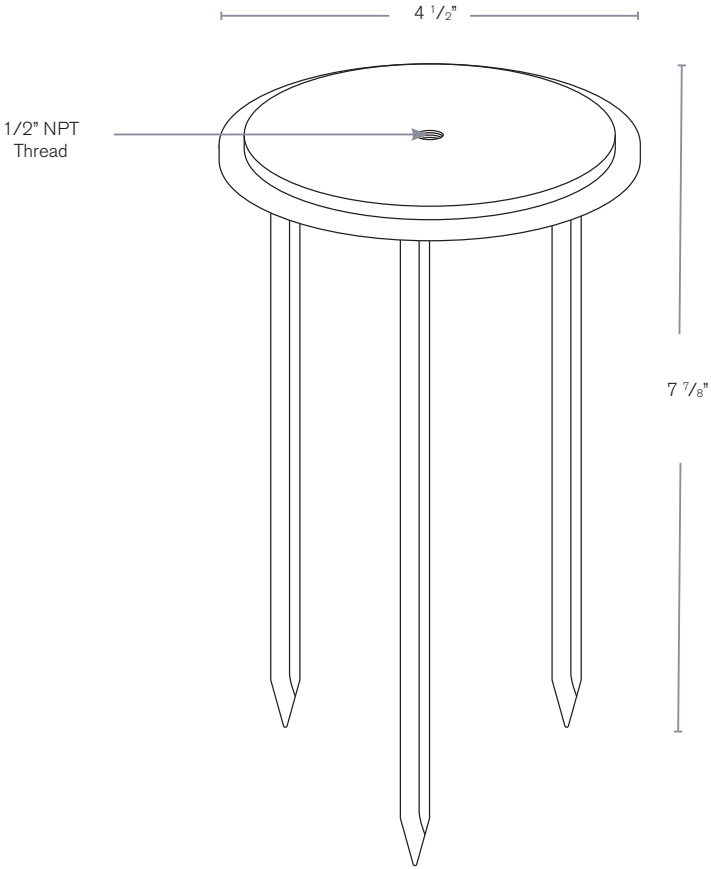

SPJ-SOL3

SPECIFICATION FEATURES

Model: **SPJ-SOL3**

Finish: Our naturally etched finishes will withstand the test of time. All finishes are individually treated insuring consistency. Our meticulous application results in a fixture that truly becomes "a one of a kind".

3 Prong Solid Brass Spike

DESCRIPTION

Model: SPJ-SOL3
Shown: Matte Bronze
Material: Solid Brass

Wet Listed

SPJ Approval	Customer Approval
---------------------	--------------------------

ORDERING INFORMATION