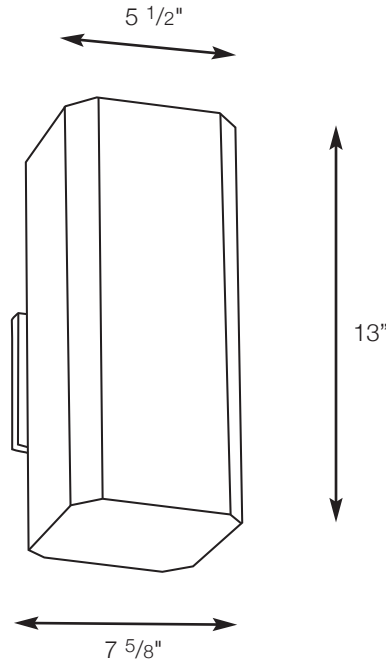

SPJ48-05

Up / Down Accent

Unlimited LED Lumen Packages & Color Temperatures Available!

SPJ-A19
12V
2W or 4W

FB-MP1000
120V
10W
1000 LUMENS
WARM DIMMING

- MODEL:** SPJ48-05
- MATERIAL :** Solid Brass
- FINISH :** Specify
- GLASS :** Specify
- ELECTRICAL :** 120v
- SOCKET :** Medium Base, Twin Socket
- LAMP :** Specify
- MOUNTING :** Flush Mount