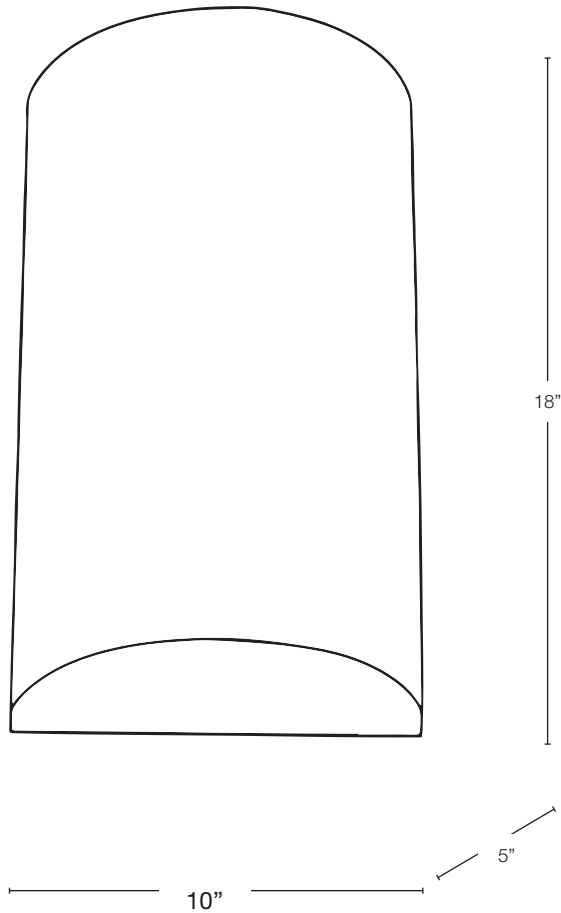

FLUORESCENT OPTION

- ☐ PL-13W
- ☐ PLT-26W
- ☐ PLT-32W
- ☐ PLT-42W

Custom options are available

Must Specify Wet Location

Wet Listed

Ordering Example

Customer Approval

Date

SPJ48-02B-SS-_____-120V

1. **ELECTRICAL**
2. ☐ 12V
   - ☐ 120V