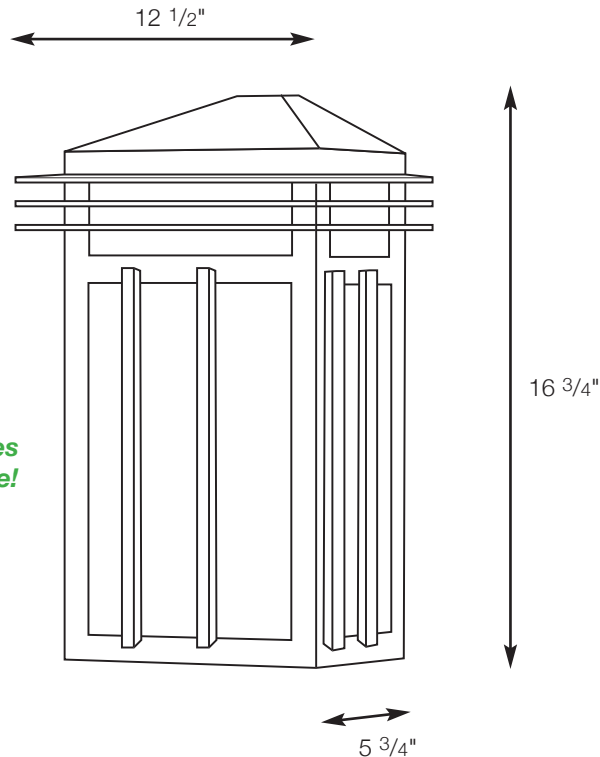

SPJ43-01B

Lantern

*Unlimited LED Lumen Packages
& Color Temperatures Available!*

SPJ-2W-CB-C
2W
12V or 120V

FB-MP1000
120V
10W
1000 LUMENS
WARM DIMMING

MODEL :	SPJ43-01B
MATERIAL :	Solid Brass or Stainless Steel
FINISH :	Specify
GLASS :	Specify
ELECTRICAL :	120v
SOCKET :	Medium Base
LAMP :	100W Max.
FLUORESCENT OPTIONS :	PL-13W, PLT-26W, PLT-32W, PLT-42W
MOUNTING :	Flush Mount